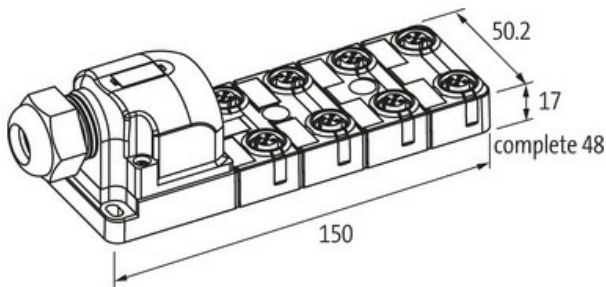

EXACT12, 8XM12, 5-POLE, CAP, PLUG. SCREW TERM.

Self wireable, NPN-LED

8-way, 5-pole

Form NPN

Screw plug-in terminals

Plastic housings with good resistance against chemicals and oils.

The resistance to aggressive media should be individually tested for your application. Further details on request.

[Link to Product](#)**Illustration**

M12 Females 5-pole

for 2 signals per port

Product may differ from Image

**Technical Data**

Operating voltage	24 V DC
Operating current per contact	max. 4 A
Connection	Screw plug-in terminals: max. 1.5 mm ² (AWG 16)
Protection	IP65/IP67
Housing	Plastic, flame retardant
Total current	max. 8 A

General data

Temperature range	-20...+70 °C
-------------------	--------------

Contact Layout

PIN 1	(+)
PIN 2	(NC)/(S2)
PIN 3	(-)
PIN 4	(NO)/(S1)
PIN 5	(Earth)
	LED (green): Power / LED (yellow): (S1) / LED (white): Signal (S2)