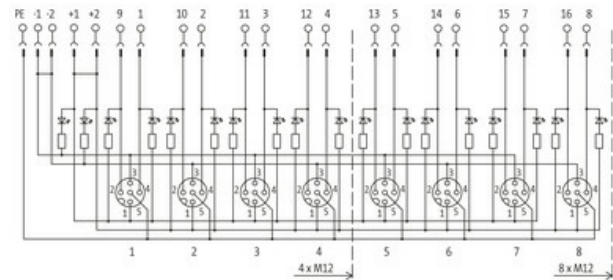

EXACT12, 8XM12, 5-POLE, CAP, PLUG. SCREW TERM.

Self wireable, NPN-LED

8-way, 5-pole

Form NPN

Screw plug-in terminals

Plastic housings with good resistance against chemicals and oils.

The resistance to aggressive media should be individually tested for your application. Further details on request.

[Link to Product](#)**Illustration**

M12 Females 5-pole

for 2 signals per port

Product may differ from Image

**Technical Data**

Operating voltage	24 V DC
Operating current per contact	max. 4 A
Connection	Screw plug-in terminals: max. 1.5 mm ² (AWG 16)
Protection	IP65/IP67
Housing	Plastic, flame retardant
Total current	max. 8 A

General data

Temperature range	-20...+70 °C
-------------------	--------------

Contact Layout

PIN 1	(+)
PIN 2	(NC)/(S2)
PIN 3	(-)
PIN 4	(NO)/(S1)
PIN 5	(Earth)
	LED (green): Power / LED (yellow): (S1) / LED (white): Signal (S2)