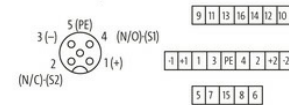

EXACT12, 8XM12, 5-POLE, CAP, PLUG. SCREW TERM.

Self wireable, NPN-LED

8-way, 5-pole

Form NPN

Screw plug-in terminals

Plastic housings with good resistance against chemicals and oils.

The resistance to aggressive media should be individually tested for your application. Further details on request.

[Link to Product](#)**Illustration**

M12 Females 5-pole

for 2 signals per port

Product may differ from Image

**Technical Data**

Operating voltage	24 V DC
Operating current per contact	max. 4 A
Connection	Screw plug-in terminals: max. 1.5 mm ² (AWG 16)
Protection	IP65/IP67
Housing	Plastic, flame retardant
Total current	max. 8 A

General data

Temperature range	-20...+70 °C
-------------------	--------------

Contact Layout

PIN 1	(+)
PIN 2	(NC)/(S2)
PIN 3	(-)
PIN 4	(NO)/(S1)
PIN 5	(Earth)
	LED (green): Power / LED (yellow): (S1) / LED (white): Signal (S2)