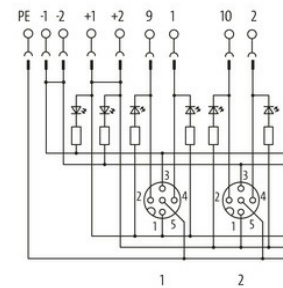

EXACT12, 8XM12, 5-POLE, CAP, PLUG. SCREW TERM.

Self wireable, NPN-LED

8-way, 5-pole

Form NPN

Screw plug-in terminals

Plastic housings with good resistance against chemicals and oils.

The resistance to aggressive media should be individually tested for your application. Further details on request.

[Link to Product](#)**Illustration**

M12 Females 5-pole

for 2 signals per port

Product may differ from Image

**Technical Data**

Operating voltage	24 V DC
Operating current per contact	max. 4 A
Connection	Screw plug-in terminals: max. 1.5 mm ² (AWG 16)
Protection	IP65/IP67
Housing	Plastic, flame retardant
Total current	max. 8 A

General data

Temperature range	-20...+70 °C
-------------------	--------------

Contact Layout

PIN 1	(+)
PIN 2	(NC)/(S2)
PIN 3	(-)
PIN 4	(NO)/(S1)
PIN 5	(Earth)
	LED (green): Power / LED (yellow): (S1) / LED (white): Signal (S2)