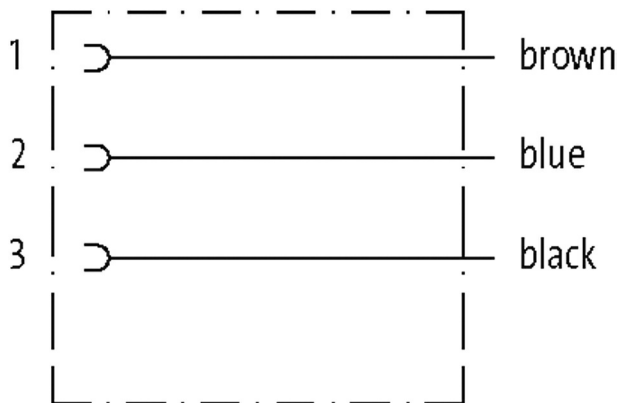

Valve plug SuperSeal female 3-pol. with cable

PUR 3x0.75 bk 7,5m

Xtreme - Outdoor

Male straight

max. 24 V DC

3-pole

without components

without cable sleeves

Plastic housings with good resistance against chemicals and oils.

The resistance to aggressive media should be individually tested for your application. Further details on request.

Further cable lengths on request.

Link to Product

Illustration