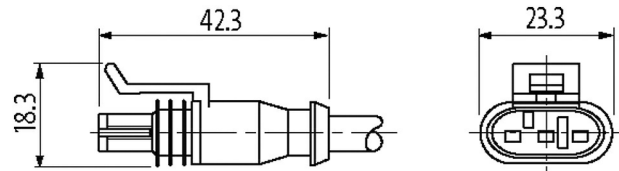

Valve plug SuperSeal female 3-pol. with cable

PUR 3x0.75 bk 7,5m

Xtreme - Outdoor

Male straight

max. 24 V DC

3-pole

without components

without cable sleeves

Plastic housings with good resistance against chemicals and oils.

The resistance to aggressive media should be individually tested for your application. Further details on request.

Further cable lengths on request.

Link to Product

Illustration