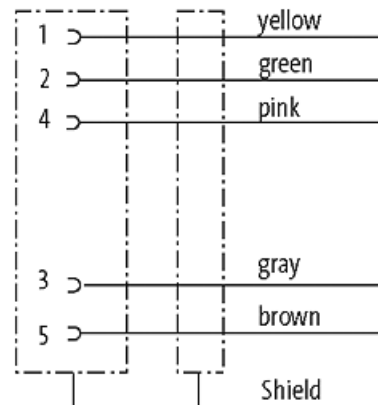

M12 FEMALE 90° B CODED SHIELD WIREABLE SCREW TERM.5 POLE max. 0.75mm² 6-8mm PROFIBUS

PROFIBUS, Interbus

Female 90°

M12, 5-pole

B-coded

shielded

Screw terminals

Sealing range (cable Ø): 6...8 mm

[Link to Product](#)**Illustration**

Female

Product may differ from Image

Form

Form 14031

Technical Data

Operating voltage	max. 60 V AC/DC
Operating current per contact	max. 4 A
Connection cross section	max. 0.75 mm ²
Sealing range (cable Ø)	6...8 mm
Protection	IP67 inserted and tightened (EN 60529)
Housing	Brass, nickel plated