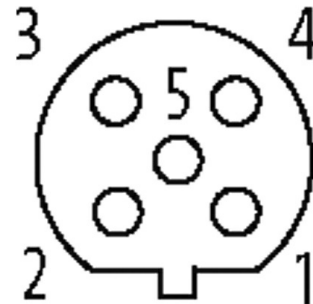

M12 FEMALE 90° B CODED SHIELD WIREABLE SCREW TERM.5 POLE max. 0.75mm² 6-8mm PROFIBUS

PROFIBUS, Interbus

Female 90°

M12, 5-pole

B-coded

shielded

Screw terminals

Sealing range (cable Ø): 6...8 mm

[Link to Product](#)**Illustration**

Female

Product may differ from Image

Form

Form 14031

Technical Data

Operating voltage	max. 60 V AC/DC
Operating current per contact	max. 4 A
Connection cross section	max. 0.75 mm ²
Sealing range (cable Ø)	6...8 mm
Protection	IP67 inserted and tightened (EN 60529)
Housing	Brass, nickel plated

General data

Temperature range	-40...+85 °C
-------------------	--------------

Commercial data

country of origin	DE
customs tariff number	85366990
EAN	4048879198608
eClass	27279221
Packaging unit	1