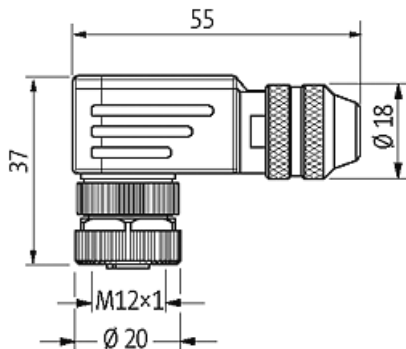

M12 FEMALE 90° B CODED SHIELD WIREABLE SCREW TERM.5 POLE max. 0.75mm² 6-8mm PROFIBUS

PROFIBUS, Interbus

Female 90°

M12, 5-pole

B-coded

shielded

Screw terminals

Sealing range (cable Ø): 6...8 mm

[Link to Product](#)**Illustration**

Female

Product may differ from Image

Form

Form 14031

Technical Data

Operating voltage	max. 60 V AC/DC
Operating current per contact	max. 4 A
Connection cross section	max. 0.75 mm ²
Sealing range (cable Ø)	6...8 mm
Protection	IP67 inserted and tightened (EN 60529)
Housing	Brass, nickel plated

General data

Temperature range	-40...+85 °C
-------------------	--------------

Commercial data

country of origin	DE
customs tariff number	85366990
EAN	4048879198608
eClass	27279221
Packaging unit	1