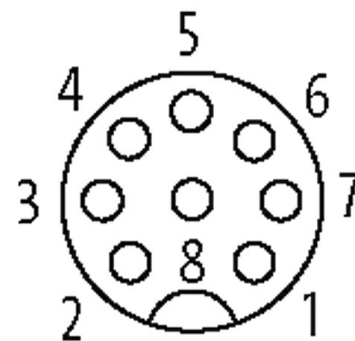

M12 FEMALE 0° SHIELDED WIREABLE SCREW TERM.8-pol. max.0.5mm² 6-8mm

Female straight
M12, 8-pole
shielded
Sealing range (cable Ø): 6...8 mm

[Link to Product](#)**Illustration**

Female

Product may differ from Image

**Form**

Form 17361

Technical Data

Operating voltage	max. 30 V AC/DC
Operating current per contact	max. 2 A
Connection cross section	max. 0.5 mm ²
Sealing range (cable Ø)	6...8 mm
Protection	IP67 inserted and tightened (EN 60529)

Housing Brass, nickel plated

General data

Temperature range -40...+85 °C

Commercial data

country of origin	DE
customs tariff number	85366990
EAN	4048879195294
eClass	27279221
Packaging unit	1