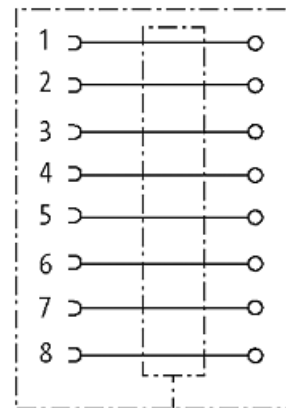

M12 FEMALE 0° SHIELDED WIREABLE SCREW TERM.8-pol. max.0.5mm² 6-8mm

Female straight
M12, 8-pole
shielded
Sealing range (cable Ø): 6...8 mm

[Link to Product](#)**Illustration**

Female

Product may differ from Image

**Form**

Form 17361

Technical Data

Operating voltage	max. 30 V AC/DC
Operating current per contact	max. 2 A
Connection cross section	max. 0.5 mm ²
Sealing range (cable Ø)	6...8 mm
Protection	IP67 inserted and tightened (EN 60529)