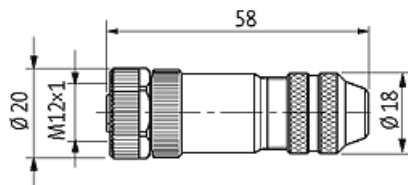

M12 FEMALE 0° SHIELDED WIREABLE SCREW TERM.8-pol. max.0.5mm² 6-8mm

Female straight
M12, 8-pole
shielded
Sealing range (cable Ø): 6...8 mm

[Link to Product](#)**Illustration**

Female

Product may differ from Image

**Form**

Form 17361

Technical Data

Operating voltage	max. 30 V AC/DC
Operating current per contact	max. 2 A
Connection cross section	max. 0.5 mm ²
Sealing range (cable Ø)	6...8 mm
Protection	IP67 inserted and tightened (EN 60529)

Housing Brass, nickel plated

General data

Temperature range -40...+85 °C

Commercial data

country of origin	DE
customs tariff number	85366990
EAN	4048879195294
eClass	27279221
Packaging unit	1