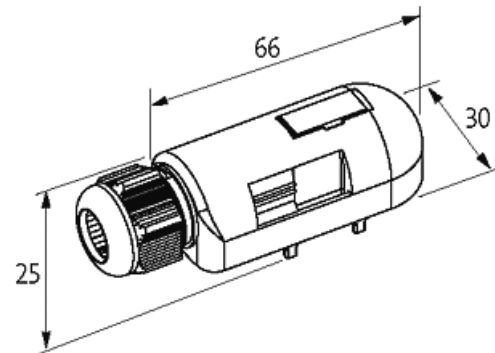

**PRE-WIRED CAP FOR EXACT8, 8XM8, 3 POLE**

15.0m PUR 8x0,34+2x0,75, UL/CSA

for 8-way distribution box, 3-pole

Further cable lengths on request.

Plastic housings with good resistance against chemicals and oils.

The resistance to aggressive media should be individually tested for your application. Further details on request.

15.0 m

**[Link to Product](#)****Illustration**

M8-Females 3-pole

for 1 signal per port

Product may differ from Image

**Technical Data**

Housing	Plastic, flame retardant
Total current	max. 8 A

**General data**

Temperature range	-20...+80 °C, depending on cable quality
-------------------	--

**Cables**

Cable number	359
No./diameter of wires	8 x 0.34 + 2 x 0.75 mm <sup>2</sup>

Wire isolation	TPE (vi, bk, rd, pk, gr, ye, gn, wh+br, bl)
C-track properties	5 Mio.
Jacket Color	gray
Material (jacket)	PUR (UL/CSA)
Outer Ø	9.2 mm ±5%
Bend radius (fixed)	5× outer Ø
Bend radius (moving)	10× outer Ø
Temperature range (fixed)	-40...+80 °C
Temperature range (mobile)	-5...+60 °C
Color (jacket)	gray