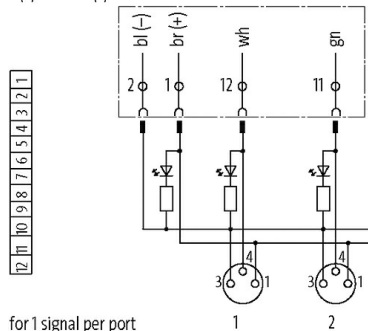

**PRE-WIRED CAP FOR EXACT8, 8XM8, 3 POLE**

15.0m PUR 8x0,34+2x0,75, UL/CSA

for 8-way distribution box, 3-pole

Further cable lengths on request.

Plastic housings with good resistance against chemicals and oils.

The resistance to aggressive media should be individually tested for your application. Further details on request.

15.0 m

**[Link to Product](#)****Illustration**

M8-Females 3-pole

for 1 signal per port

Product may differ from Image

**Technical Data**

Housing	Plastic, flame retardant
Total current	max. 8 A

**General data**

Temperature range	-20...+80 °C, depending on cable quality
-------------------	--

**Cables**

Cable number	359
No./diameter of wires	8 x 0.34 + 2 x 0.75 mm <sup>2</sup>

Wire isolation	TPE (vi, bk, rd, pk, gr, ye, gn, wh+br, bl)
C-track properties	5 Mio.
Jacket Color	gray
Material (jacket)	PUR (UL/CSA)
Outer Ø	9.2 mm ±5%
Bend radius (fixed)	5× outer Ø
Bend radius (moving)	10× outer Ø
Temperature range (fixed)	-40...+80 °C
Temperature range (mobile)	-5...+60 °C
Color (jacket)	gray