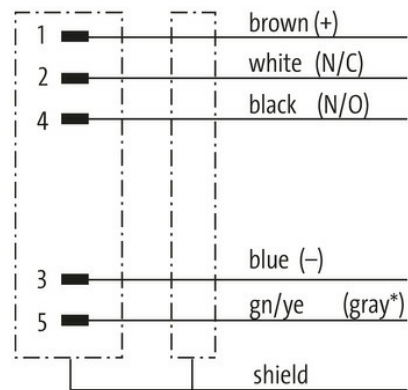

M12 male 0° A-cod. with cable shielded

PUR 5x0.34 shielded gy 6m

Male straight
M12, 5-pole
shielded
with cable sleeves

Plastic housings with good resistance against chemicals and oils.

The resistance to aggressive media should be individually tested for your application. Further details on request.
Further cable lengths on request.

[Link to Product](#)

Illustration

(* for cable type 203, 603, 243, 643)

Male