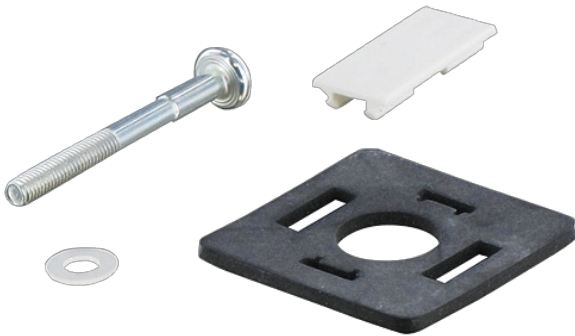

MSUD VALVE PLUG FORM B 10 MM/ BI 11MM SPARE PARTS

Accessories set

- 1 × flat gasket
- 1 × label plate
- 1 × isolation plate
- 1 × fixing screw

[Link to Product](#)**Illustration**

Product may differ from Image