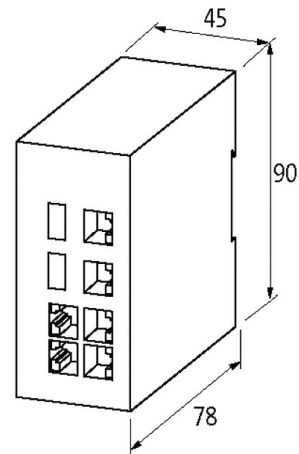

TREE 8TX METALL - UNMANAGED SWITCH - 8 PORTS

8 port unmanaged switch

Connection cables are in the online shop under "Connection Technology".

[Link to Product](#)

Illustration

Product may differ from Image

Technical Data

Operating voltage	2x 9...48 V DC, redundancy
Transfer rate	10/100 Mbit/s full duplex
Operating modes	Autocrossing Autonegotiation

General data

Mounting method	DIN-rail mountable TH35 (EN 60715)
Temperature range	-10...+70 °C (storage temperature -40...+85 °C)
Housing	Metal black
Protection	IP40
Dimensions H×W×D	90×45.2×78 mm

Connections

Fieldbus	8x RJ45
Supply	Screw plug-in terminal: 0.2...1.5 mm²

Switch Management

Protocols	no
Port Mirroring	no
VLAN (QoS) IEEE 802.p	yes
Alarm contact	no
Remote maintenance	no
Webserver	no
Switch Form	Unmanaged Switch

Diagnostic

Communication status	via LED
Monitoring - no voltage	yes