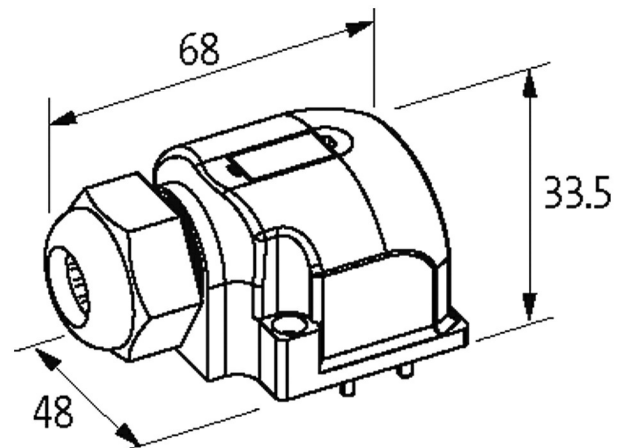

CAP BIG WITH PLUG. SCREW-TERM. 21-POLE

For use with 4-,6-,8-way d-box M12 5-pole

Cap for 4-, 6-, and 8-way distribution box, 5-pole

Screw plug-in terminals

Plastic housings with good resistance against chemicals and oils.

The resistance to aggressive media should be individually tested for your application. Further details on request.

[Link to Product](#)

Illustration

M12-Females 5-pole

free arrangeable, contact 1:1 on terminals

Product may differ from Image

Technical Data

Total current	max. 2× 8 A
Connection	Screw plug-in terminals: max. 1.5 mm² (AWG 16)

General data

Dimensions H×W×D	33.5×48×68 mm

Commercial data

country of origin	CZ
customs tariff number	85369010
EAN	4048879058025
eClass	27143423