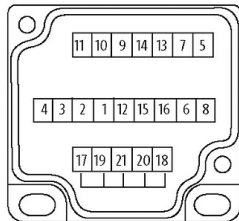

M12-Females 5-pole