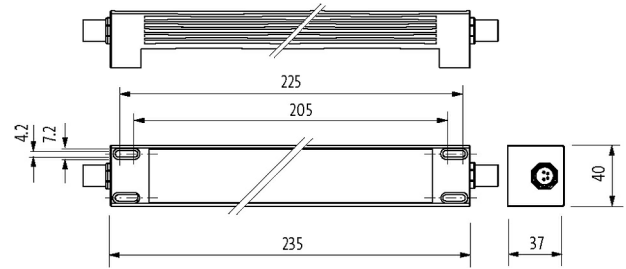

Modlight Illumix Classic Line C6W

LED machine lamp, IP67, 24VDC, 2xM12 connection

Modlight Illumix Classic Line C
6 W
expandability

Link to Product

Illustration

Product may differ from Image

Technical Data

Operating voltage	24 V DC (21.6...27.6 V DC)
No. of poles	4-pole
Coding	A-coded
Connection	M12 (male)
Luminaire light yield	approx. 105 lm/W
Luminaire light current	approx. 630 lm
Color reproduction (Ra)	> 80
Light color	Daylight white, approx. 5500 K
Lighting angle	> 120°
Input current	6 W

General data

Mounting method	rotatable
Temperature range	-30...+50 °C
Material (housing)	Anodized aluminum
Material (light cover)	diffuse single-pane safety glass (ESG), 4 mm
Installation altitude	Operation up to 2 000 m
Vibration stress	2...9 Hz/10 mm; 9...200 Hz/3 g
Screw head-Ø	max. 12 mm/M5
Relative humidity	5...95%
Protection	IP67
Dimensions HxWxD	37x235x40 mm (1.46x9.25x1.57 in)
Shock load	50 g, 11 ms