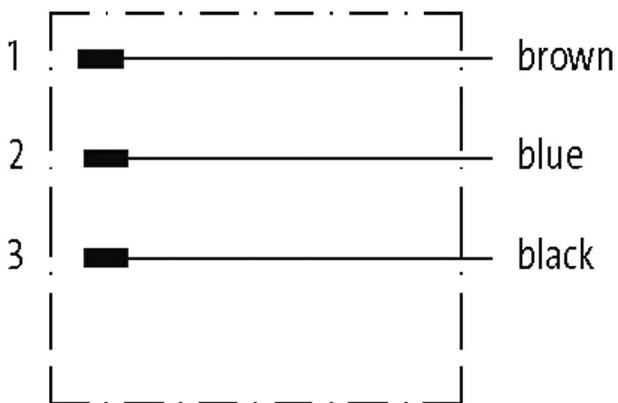

Valve plug SuperSeal male 3-pol. with cable

PUR 3x0.75 bk 1,5m

Xtreme - Outdoor

Female straight

max. 24 V DC

3-pole

without components

without cable sleeves

Plastic housings with good resistance against chemicals and oils.

The resistance to aggressive media should be individually tested for your application. Further details on request.

Further cable lengths on request.

Link to Product

Illustration