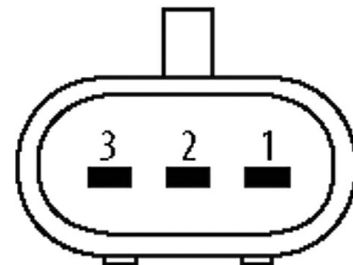

Female
male contacts