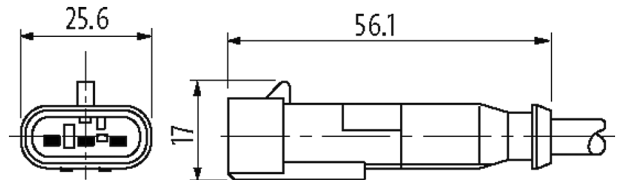

Valve plug SuperSeal male 3-pol. with cable

PUR 3x0.75 bk 1,5m

Xtreme - Outdoor

Female straight

max. 24 V DC

3-pole

without components

without cable sleeves

Plastic housings with good resistance against chemicals and oils.

The resistance to aggressive media should be individually tested for your application. Further details on request.

Further cable lengths on request.

Link to Product

Illustration