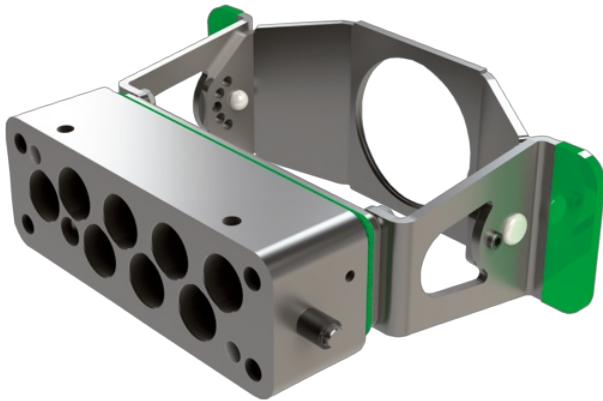

MODL. VARIO 8-way rectangle coupling housing

nickel plated aluminum, nickel plated steel

Mobile housing (rectangular)

8-way

[Link to Product](#)**Illustration**

Product may differ from Image

Form

Form M1856-24080612

Technical Data

Locking of ports	Clip locking
Protection	IP65, IP66K, IP67, IP68, IP69K inserted and tightened (EN 60529)

General data

Temperature range	-20...+120 °C
-------------------	---------------

Commercial data