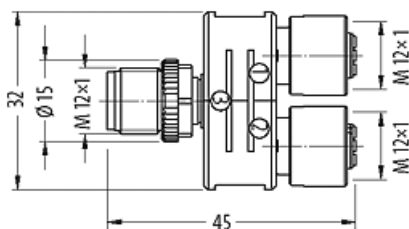

T-COUPLER SLIMLINE M12-MALE / 2XM12-FEM ET200X

T-coupler (Slim Line)

Male straight – females straight

M12 – M12

5-pole

Distribution function (NO)

T-coupler optimized for SIEMENS ET200X

Plastic housings with good resistance against chemicals and oils.

The resistance to aggressive media should be individually tested for your application. Further details on request.

Link to Product

Illustration

Product may differ from Image

Form

Form 41132

Technical Data

Operating voltage max. 30 V AC/DC

Operating current per contact max. 4 A

Locking of ports Screw thread (M12x1 mm) recommended torque 0.6 Nm, self-securing

Protection IP67 inserted and tightened (EN 60529)

General data

Temperature range -25...+85 °C

Commercial data

country of origin CZ