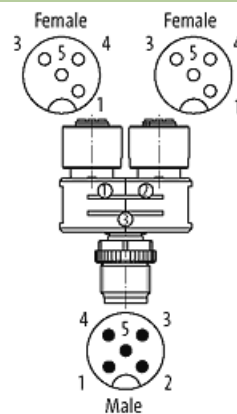

T-COUPLER SLIMLINE M12-MALE / 2XM12-FEM ET200X

T-coupler (Slim Line)

Male straight – females straight

M12 – M12

5-pole

Distribution function (NO)

T-coupler optimized for SIEMENS ET200X

Plastic housings with good resistance against chemicals and oils.

The resistance to aggressive media should be individually tested for your application. Further details on request.

Link to Product

Illustration

Product may differ from Image

Form

Form 41132

Technical Data

Operating voltage max. 30 V AC/DC

Operating current per contact max. 4 A

Locking of ports Screw thread (M12x1 mm) recommended torque 0.6 Nm, self-securing

Protection IP67 inserted and tightened (EN 60529)

General data

Temperature range -25...+85 °C

Commercial data

country of origin CZ