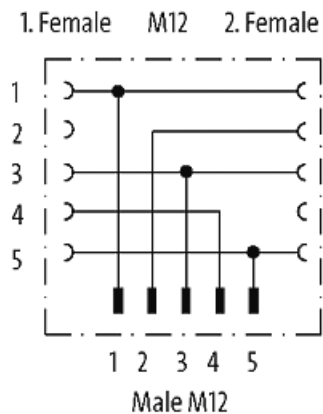

T-COUPLER SLIMLINE M12-MALE / 2XM12-FEM ET200X

T-coupler (Slim Line)

Male straight – females straight

M12 – M12

5-pole

Distribution function (NO)

T-coupler optimized for SIEMENS ET200X

Plastic housings with good resistance against chemicals and oils.

The resistance to aggressive media should be individually tested for your application. Further details on request.

Link to Product

Illustration

Product may differ from Image

Form

Form 41132

Technical Data

Operating voltage max. 30 V AC/DC

Operating current per contact max. 4 A

Locking of ports Screw thread (M12x1 mm) recommended torque 0.6 Nm, self-securing

Protection IP67 inserted and tightened (EN 60529)

General data

Temperature range -25...+85 °C