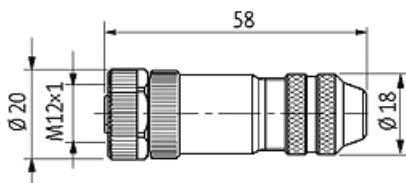

M12 FEMALE 0° SHIELDED WIREABLE SCREW TERM.5-pol. max.0,75mm² 4-6mm

Female straight
M12, 5-pole
shielded
Screw terminals
Sealing range (cable Ø): 4...6 mm

[Link to Product](#)**Illustration**

Female

Product may differ from Image

Form

Form 13381

Technical Data

Operating voltage	max. 60 V AC/DC
Operating current per contact	max. 4 A
Connection cross section	max. 0.75 mm ²
Sealing range (cable Ø)	4...6 mm
Protection	IP67 inserted and tightened (EN 60529)
Housing	Brass, nickel plated

General data

Temperature range -40...+85 °C

Commercial data

country of origin	DE
customs tariff number	85366990
EAN	4048879198806
eClass	27279221
Packaging unit	1