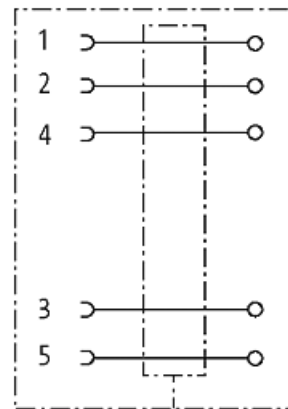

M12 FEMALE 0° SHIELDED WIREABLE SCREW TERM.5-pol. max.0,75mm² 4-6mm

Female straight
M12, 5-pole
shielded
Screw terminals
Sealing range (cable Ø): 4...6 mm

[Link to Product](#)**Illustration**

Female

Product may differ from Image

Form

Form 13381

Technical Data

Operating voltage	max. 60 V AC/DC
Operating current per contact	max. 4 A
Connection cross section	max. 0.75 mm ²
Sealing range (cable Ø)	4...6 mm
Protection	IP67 inserted and tightened (EN 60529)
Housing	Brass, nickel plated