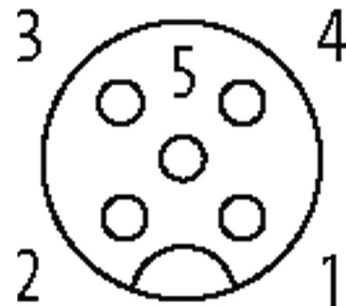

M12 FEMALE 0° SHIELDED WIREABLE SCREW TERM.5-pol. max.0,75mm² 4-6mm

Female straight
M12, 5-pole
shielded
Screw terminals
Sealing range (cable Ø): 4...6 mm

[Link to Product](#)**Illustration**

Female

Product may differ from Image

Form

Form 13381

Technical Data

Operating voltage	max. 60 V AC/DC
Operating current per contact	max. 4 A
Connection cross section	max. 0.75 mm ²
Sealing range (cable Ø)	4...6 mm
Protection	IP67 inserted and tightened (EN 60529)
Housing	Brass, nickel plated

General data

Temperature range -40...+85 °C

Commercial data

country of origin	DE
customs tariff number	85366990
EAN	4048879198806
eClass	27279221
Packaging unit	1