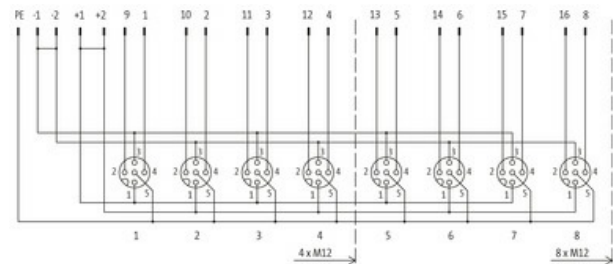

**EXACT12, 8XM12, 5-POLE, BASIC HOUSING, W.O. LED'S**

Without homerun-cable

8-way, 5-pole

without LED, up to 125 V AC/DC

Screw plug-in terminals

Plastic housings with good resistance against chemicals and oils.

The resistance to aggressive media should be individually tested for your application. Further details on request.

Further cable lengths on request.

**[Link to Product](#)****Illustration**

M12-Females 5-pole

Product may differ from Image

**Technical Data**

Operating voltage	125 V AC/DC
Operating current per contact	max. 4 A
Protection	IP65/IP67
Housing	Plastic, flame retardant
Total current	max. 8 A

**General data**

Temperature range	-20...+70 °C
-------------------	--------------

**Contact Layout**

PIN 1	(+)
-------	-----

PIN 2	(NC)/(S2)
PIN 3	(-)
PIN 4	(NO)/(S1)
PIN 5	(Earth)

**Commercial data**

country of origin	DE
customs tariff number	85369010
EAN	4048879054041
eClass	27143423
Packaging unit	1.000