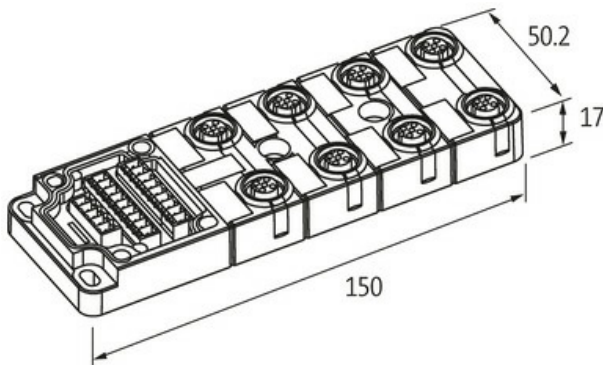

**EXACT12, 8XM12, 5-POLE, BASIC HOUSING, W.O. LED'S**

Without homerun-cable

8-way, 5-pole

without LED, up to 125 V AC/DC

Screw plug-in terminals

Plastic housings with good resistance against chemicals and oils.

The resistance to aggressive media should be individually tested for your application. Further details on request.

Further cable lengths on request.

**[Link to Product](#)****Illustration**

M12-Females 5-pole

Product may differ from Image

**Technical Data**

Operating voltage	125 V AC/DC
Operating current per contact	max. 4 A
Protection	IP65/IP67
Housing	Plastic, flame retardant
Total current	max. 8 A

**General data**

Temperature range	-20...+70 °C
-------------------	--------------

**Contact Layout**

PIN 1	(+)
-------	-----

PIN 2	(NC)/(S2)
PIN 3	(-)
PIN 4	(NO)/(S1)
PIN 5	(Earth)

**Commercial data**

country of origin	DE
customs tariff number	85369010
EAN	4048879054041
eClass	27143423
Packaging unit	1.000