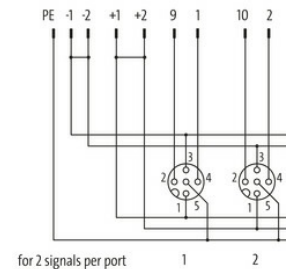

**EXACT12, 8XM12, 5-POLE, BASIC HOUSING, W.O. LED'S**

Without homerun-cable

8-way, 5-pole

without LED, up to 125 V AC/DC

Screw plug-in terminals

Plastic housings with good resistance against chemicals and oils.

The resistance to aggressive media should be individually tested for your application. Further details on request.

Further cable lengths on request.

**[Link to Product](#)****Illustration**

M12-Females 5-pole

Product may differ from Image

**Technical Data**

Operating voltage	125 V AC/DC
Operating current per contact	max. 4 A
Protection	IP65/IP67
Housing	Plastic, flame retardant
Total current	max. 8 A

**General data**

Temperature range	-20...+70 °C
-------------------	--------------

**Contact Layout**

PIN 1	(+)
-------	-----

PIN 2	(NC)/(S2)
PIN 3	(-)
PIN 4	(NO)/(S1)
PIN 5	(Earth)

**Commercial data**

country of origin	DE
customs tariff number	85369010
EAN	4048879054041
eClass	27143423
Packaging unit	1.000