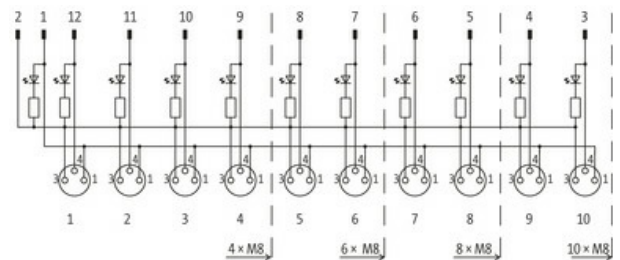

EXACT8, 4XM8, 3 POLE BASIC HOUSING

Without homerun-cable

4-way, 3-pole

Inline face or side mounting

Plastic housings with good resistance against chemicals and oils.

The resistance to aggressive media should be individually tested for your application. Further details on request.

Link to Product

Illustration

M8-Females 3-pole

Product may differ from Image

Technical Data

Operating voltage	24 V DC
Operating current per contact	max. 2 A
Protection	IP65/IP67
Total current	max. 8 A

General data

Temperature range	-20...+70 °C, depending on cable quality
-------------------	--

Contact Layout

PIN 1	(+)
PIN 3	(-)
PIN 4	(NO)/(S1)

LED (green): Power / LED (yellow): (S1)

Commercial data	
country of origin	DE
customs tariff number	85369010
EAN	4048879056618
eClass	27279219
Packaging unit	1.000