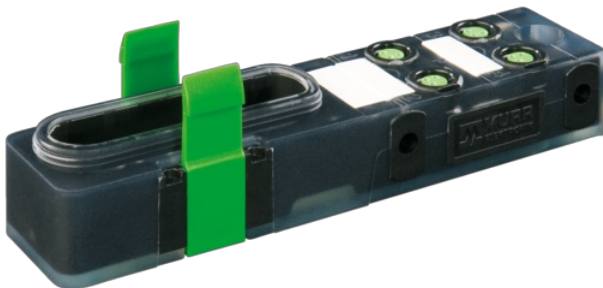

EXACT8, 4XM8, 3 POLE BASIC HOUSING

Without homerun-cable

4-way, 3-pole

Inline face or side mounting

Plastic housings with good resistance against chemicals and oils.

The resistance to aggressive media should be individually tested for your application. Further details on request.

Link to Product

Illustration

M8-Females 3-pole

Product may differ from Image

Technical Data

Operating voltage	24 V DC
Operating current per contact	max. 2 A
Protection	IP65/IP67
Total current	max. 8 A

General data

Temperature range	-20...+70 °C, depending on cable quality
-------------------	--

Contact Layout

PIN 1	(+)
PIN 3	(-)
PIN 4	(NO)/(S1)

LED (green): Power / LED (yellow): (S1)

Commercial data	
country of origin	DE
customs tariff number	85369010
EAN	4048879056618
eClass	27279219
Packaging unit	1.000