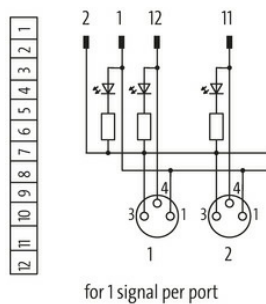

EXACT8, 4XM8, 3 POLE BASIC HOUSING

Without homerun-cable

4-way, 3-pole

Inline face or side mounting

Plastic housings with good resistance against chemicals and oils.

The resistance to aggressive media should be individually tested for your application. Further details on request.

Link to Product

Illustration

M8-Females 3-pole

Product may differ from Image

Technical Data

Operating voltage	24 V DC
Operating current per contact	max. 2 A
Protection	IP65/IP67
Total current	max. 8 A

General data

Temperature range	-20...+70 °C, depending on cable quality
-------------------	--

Contact Layout

PIN 1	(+)
PIN 3	(-)
PIN 4	(NO)/(S1)

LED (green): Power / LED (yellow): (S1)

Commercial data	
country of origin	DE
customs tariff number	85369010
EAN	4048879056618
eClass	27279219
Packaging unit	1.000