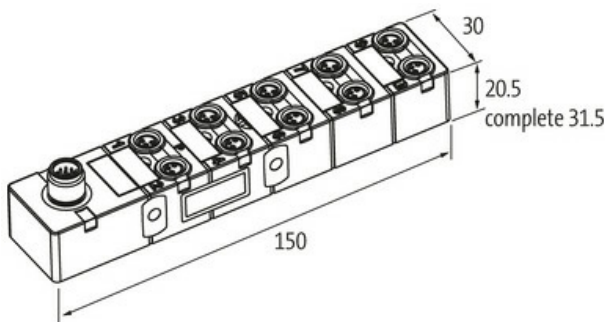

EXACT8, 10XM8, 3 POLE

Conn.M12 12 pole

10-way, 3-pole

M12 (12-pole)

Inline face or side mounting

Plastic housings with good resistance against chemicals and oils.

The resistance to aggressive media should be individually tested for your application. Further details on request.

Link to Product**Illustration**

M8-Females

3-pole

4 (N/O)

M12-Plug

12-pole

for 1 signal per port

Product may differ from Image

**Technical Data**

Operating voltage	24 V DC
Operating current per contact	max. 1.5 A
Protection	IP67 inserted and tightened (EN 60529)
Housing	Plastic, flame retardant

General data

Temperature range	-20...+70 °C, depending on cable quality
-------------------	--

Contact Layout

PIN 1	(+)
PIN 3	(-)

PIN 4	(NO)/(S1)
	LED (green): Power / LED (yellow): (S1)

Commercial data

country of origin	DE
customs tariff number	85369010
EAN	4048879056731
eClass	27279219
Packaging unit	1.000