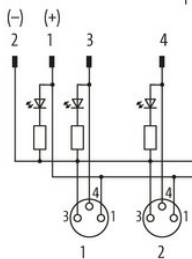

EXACT8, 10XM8, 3 POLE

Conn.M12 12 pole

10-way, 3-pole

M12 (12-pole)

Inline face or side mounting

Plastic housings with good resistance against chemicals and oils.

The resistance to aggressive media should be individually tested for your application. Further details on request.

Link to Product**Illustration**

M8-Females

3-pole

4 (N/O)

M12-Plug

12-pole

for 1 signal per port

Product may differ from Image

**Technical Data**

Operating voltage	24 V DC
Operating current per contact	max. 1.5 A
Protection	IP67 inserted and tightened (EN 60529)
Housing	Plastic, flame retardant

General data

Temperature range	-20...+70 °C, depending on cable quality
-------------------	--

Contact Layout

PIN 1	(+)
PIN 3	(-)

PIN 4	(NO)/(S1)
	LED (green): Power / LED (yellow): (S1)

Commercial data

country of origin	DE
customs tariff number	85369010
EAN	4048879056731
eClass	27279219
Packaging unit	1.000