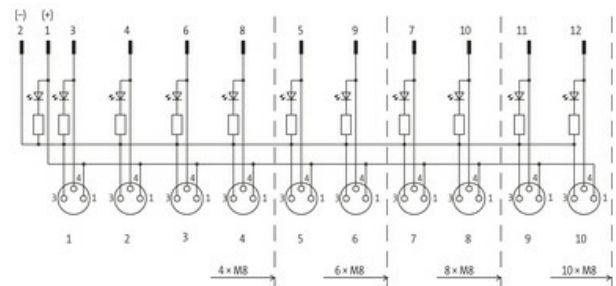

EXACT8, 10XM8, 3 POLE

Conn.M12 12 pole

10-way, 3-pole

M12 (12-pole)

Inline face or side mounting

Plastic housings with good resistance against chemicals and oils.

The resistance to aggressive media should be individually tested for your application. Further details on request.

Link to Product**Illustration**

M8-Females

3-pole

4 (N/O)

M12-Plug

12-pole

for 1 signal per port

Product may differ from Image

**Technical Data**

Operating voltage	24 V DC
Operating current per contact	max. 1.5 A
Protection	IP67 inserted and tightened (EN 60529)
Housing	Plastic, flame retardant

General data

Temperature range	-20...+70 °C, depending on cable quality
-------------------	--

Contact Layout

PIN 1	(+)
PIN 3	(-)

PIN 4	(NO)/(S1)
	LED (green): Power / LED (yellow): (S1)

Commercial data

country of origin	DE
customs tariff number	85369010
EAN	4048879056731
eClass	27279219
Packaging unit	1.000