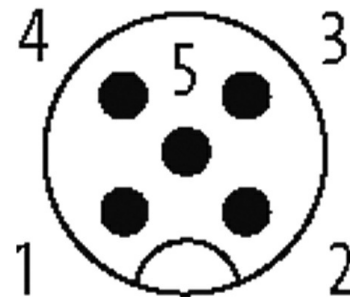

**M12 MALE 0° SHIELDED WIREABLE SCREW TERM.**5-pol. max.0,75mm<sup>2</sup> 4-6mm

Male straight  
M12, 5-pole  
shielded  
Screw terminals  
Sealing range (cable Ø): 4...6 mm

[Link to Product](#)**Illustration**

Male

Product may differ from Image

**Form**

Form 13301

**Technical Data**

Operating voltage	max. 60 V AC/DC
Operating current per contact	max. 4 A
Connection cross section	max. 0.75 mm <sup>2</sup>
Sealing range (cable Ø)	4...6 mm
Protection	IP67 inserted and tightened (EN 60529)
Housing	Brass, nickel plated