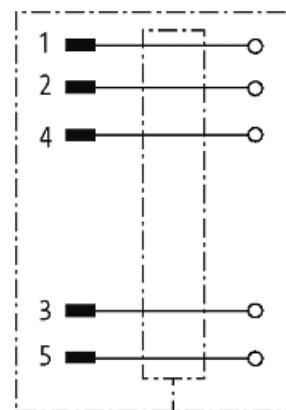

**M12 MALE 0° SHIELDED WIREABLE SCREW TERM.**5-pol. max.0,75mm<sup>2</sup> 4-6mm

Male straight  
M12, 5-pole  
shielded  
Screw terminals  
Sealing range (cable Ø): 4...6 mm

[Link to Product](#)**Illustration**

Male

Product may differ from Image

**Form**

Form 13301

**Technical Data**

Operating voltage	max. 60 V AC/DC
Operating current per contact	max. 4 A
Connection cross section	max. 0.75 mm <sup>2</sup>
Sealing range (cable Ø)	4...6 mm
Protection	IP67 inserted and tightened (EN 60529)
Housing	Brass, nickel plated