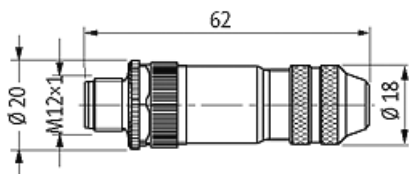

**M12 MALE 0° SHIELDED WIREABLE SCREW TERM.**5-pol. max.0,75mm<sup>2</sup> 4-6mm

Male straight  
M12, 5-pole  
shielded  
Screw terminals  
Sealing range (cable Ø): 4...6 mm

[Link to Product](#)**Illustration**

Male

Product may differ from Image

**Form**

Form 13301

**Technical Data**

Operating voltage	max. 60 V AC/DC
Operating current per contact	max. 4 A
Connection cross section	max. 0.75 mm <sup>2</sup>
Sealing range (cable Ø)	4...6 mm
Protection	IP67 inserted and tightened (EN 60529)
Housing	Brass, nickel plated

**General data**

Temperature range -40...+85 °C

**Commercial data**

country of origin	DE
customs tariff number	85366990
EAN	4048879198844
eClass	27279221
Packaging unit	1