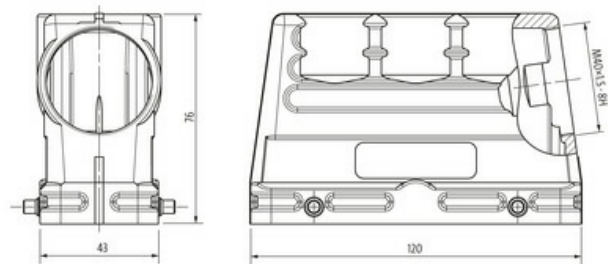

B24 Hood, high profile, IP67

Double locking lever, side entry M40

B24
Hood (high)
Double locking lever
IP67

Technical data will be only guaranteed with Murrelektronik components.

[Link to Product](#)**Illustration**

Product may differ from Image

Technical Data

Mating cycles	min. 500
Locking of ports	Double locking lever
Protection (housing)	IP67 inserted and tightened (EN 60529), with gland

General data

Temperature range	-40...+100 °C
Material (housing)	Aluminum die-cast
Housing type	Hood
Threaded hole	M40
Size	B24
Cable outlet	laterally
Locking material	Steel (galvanized)
Climatic category	40/100/21 (EN 60068-1)
Material (housing surface)	powder-coated
Dimensions H×W×D	76×43×120 mm