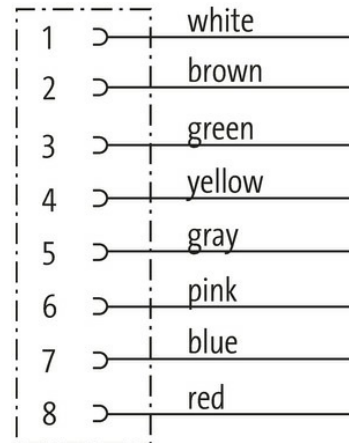

M12 female recept. A-cod. front

PP-wires 8x0.25 1.5m

Flange female
M12, 8-pole
Front mounting
with multi-strand wire

[Link to Product](#)

Illustration

Female

Product may differ from Image

Form