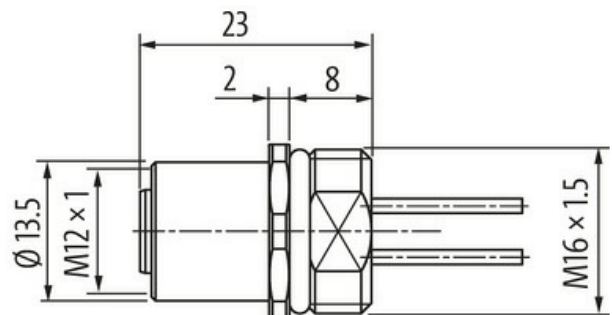

M12 female recept. A-cod. front

PP-wires 8x0.25 1.5m

Flange female
M12, 8-pole
Front mounting
with multi-strand wire

[Link to Product](#)

Illustration

Female

Product may differ from Image

Form

Form 17181

Technical Data

Operating voltage	max. 30 V AC/DC
Rated surge voltage	0.8 kV
Operating current per contact	max. 2 A

Locking of ports	Screw thread (M12×1 mm) recommended torque 0.6 Nm, self-securing
Protection	IP67 inserted and tightened (EN 60529)
Protection NEMA	3, 4, 6P (UL 50E)

General data

Temperature range	-25...+85 °C
-------------------	--------------

Cables

No./diameter of wires	8× 0.25 mm ²
Wire isolation	PUR (wh, br, gn, ye, gr, pk, bl, rd)
Outer Ø	1.25 mm ±5%
Cable number	973
Temperature range (fixed)	-40...+90 °C
Temperature range (mobile)	-25...+90 °C
Bend radius (fixed)	10× outer Ø