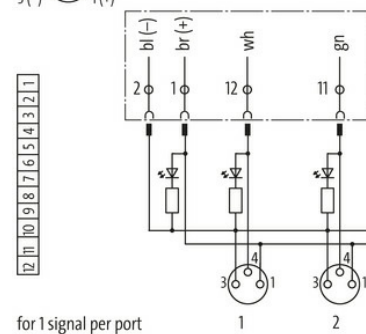

EXACT8, 8XM8, 3 POLE PLUG. CAP, SPRING-TERM.

5.0m PUR 8x0,34+2x0,75, UL/CSA

5.0 m

[Link to Product](#)**Illustration****M8-Females 3-pole**

Product may differ from Image

**Form**

Form 88040

Technical Data

Operating voltage	24 V DC
Operating current per contact	max. 2 A
Locking of ports	Screw thread (M8x1 mm)
Connection	Spring clamp plug-in terminals: max. 1.5 mm ² (AWG 16)
Protection	IP67 inserted and tightened (EN 60529)
Housing	Plastic, flame retardant
Total current	max. 8 A

General data

Temperature range -20...+80 °C, depending on cable quality

Cables	
No./diameter of wires	8x 0.34 + 2x 0.75 mm ²
Wire isolation	TPE (vi, bk, rd, pk, gr, ye, gn, wh+br, bl)
C-track properties	5 Mio.
Outer Ø	9.2 mm ±5%
Cable number	359
Color (jacket)	gray
Jacket Color	gray
Temperature range (fixed)	-40...+80 °C
Temperature range (mobile)	-5...+60 °C
Bend radius (fixed)	5x outer Ø
Bend radius (moving)	10x outer Ø
Material (jacket)	PUR (UL/CSA)
Contact Layout	
PIN 1	(+)
PIN 3	(-)
PIN 4	(NO)/(S1)
	LED (green): Power / LED (yellow): (S1)
Commercial data	
country of origin	CZ
customs tariff number	85444290
EAN	4048879054621
eClass	27143423
Packaging unit	1.000