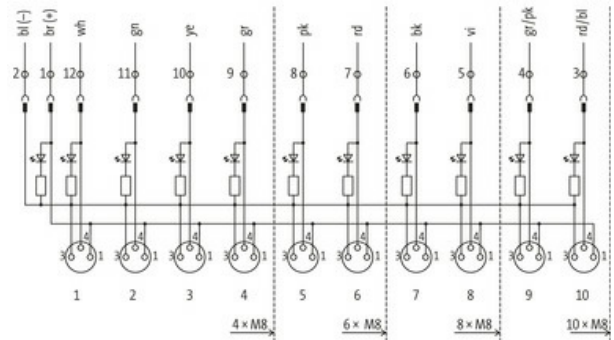

EXACT8, 8XM8, 3 POLE PLUG. CAP, SPRING-TERM.

5.0m PUR 8x0,34+2x0,75, UL/CSA

5.0 m

[Link to Product](#)**Illustration****M8-Females 3-pole**

Product may differ from Image

**Form**

Form 88040

Technical Data

Operating voltage	24 V DC
Operating current per contact	max. 2 A
Locking of ports	Screw thread (M8x1 mm)
Connection	Spring clamp plug-in terminals: max. 1.5 mm ² (AWG 16)
Protection	IP67 inserted and tightened (EN 60529)
Housing	Plastic, flame retardant
Total current	max. 8 A

General data

Temperature range -20...+80 °C, depending on cable quality

Cables	
No./diameter of wires	8x 0.34 + 2x 0.75 mm ²
Wire isolation	TPE (vi, bk, rd, pk, gr, ye, gn, wh+br, bl)
C-track properties	5 Mio.
Outer Ø	9.2 mm ±5%
Cable number	359
Color (jacket)	gray
Jacket Color	gray
Temperature range (fixed)	-40...+80 °C
Temperature range (mobile)	-5...+60 °C
Bend radius (fixed)	5x outer Ø
Bend radius (moving)	10x outer Ø
Material (jacket)	PUR (UL/CSA)
Contact Layout	
PIN 1	(+)
PIN 3	(-)
PIN 4	(NO)/(S1)
	LED (green): Power / LED (yellow): (S1)
Commercial data	
country of origin	CZ
customs tariff number	85444290
EAN	4048879054621
eClass	27143423
Packaging unit	1.000