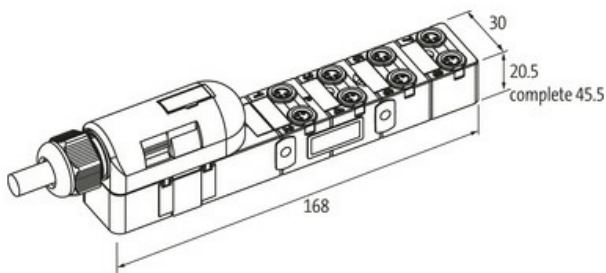

EXACT8, 8XM8, 3 POLE PLUG. CAP, SPRING-TERM.

5.0m PUR 8x0,34+2x0,75, UL/CSA

5.0 m

[Link to Product](#)**Illustration****M8-Females 3-pole**

Product may differ from Image

**Form**

Form 88040

Technical Data

Operating voltage	24 V DC
Operating current per contact	max. 2 A
Locking of ports	Screw thread (M8x1 mm)
Connection	Spring clamp plug-in terminals: max. 1.5 mm ² (AWG 16)
Protection	IP67 inserted and tightened (EN 60529)
Housing	Plastic, flame retardant
Total current	max. 8 A

General data

Temperature range -20...+80 °C, depending on cable quality

Cables	
No./diameter of wires	8x 0.34 + 2x 0.75 mm ²
Wire isolation	TPE (vi, bk, rd, pk, gr, ye, gn, wh+br, bl)
C-track properties	5 Mio.
Outer Ø	9.2 mm ±5%
Cable number	359
Color (jacket)	gray
Jacket Color	gray
Temperature range (fixed)	-40...+80 °C
Temperature range (mobile)	-5...+60 °C
Bend radius (fixed)	5x outer Ø
Bend radius (moving)	10x outer Ø
Material (jacket)	PUR (UL/CSA)
Contact Layout	
PIN 1	(+)
PIN 3	(-)
PIN 4	(NO)/(S1)
	LED (green): Power / LED (yellow): (S1)
Commercial data	
country of origin	CZ
customs tariff number	85444290
EAN	4048879054621
eClass	27143423
Packaging unit	1.000