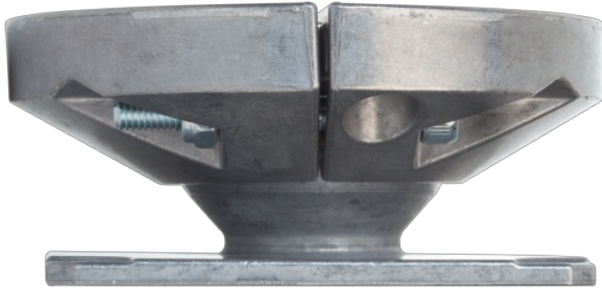

MODLIGHT XTREME JOINT COUPLING

Joint coupling

[Link to Product](#)**Illustration**

Product may differ from Image

General data

Housing	Aluminum die-cast (powder-coated)
Dimensions H×W×D	45×102×102 mm

Commercial data