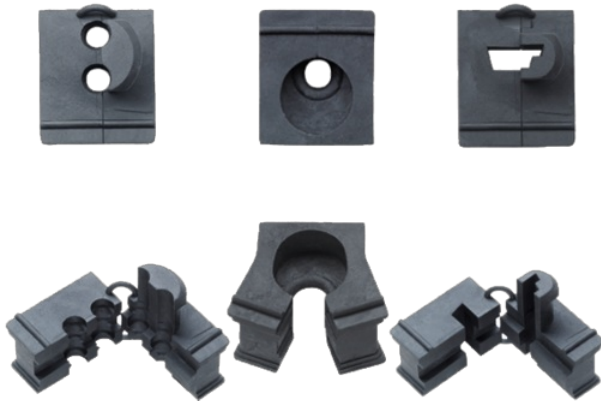

MODLINK MSDD CABLE ENTRY SYSTEM

BTG/E

Special glands
Bind plug large
For sale only in packing units

[Link to Product](#)**Illustration**

Product may differ from Image

Commercial data

country of origin	DE
customs tariff number	39269097
EAN	4048879031714
eClass	27189217
Packaging unit	10.000