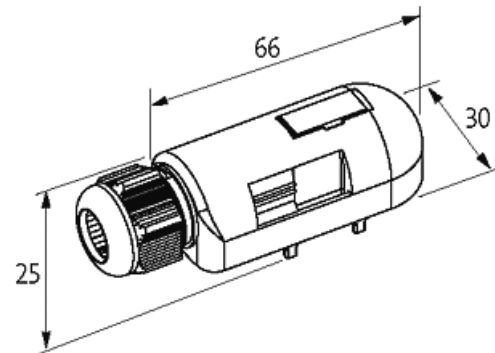

**PRE-WIRED CAP FOR EXACT8, 6XM8, 3 POLE**

15.0m PUR 6x0,34+2x0,75, UL/CSA

for 6-way distribution box, 3-pole

Further cable lengths on request.

Plastic housings with good resistance against chemicals and oils.

The resistance to aggressive media should be individually tested for your application. Further details on request.

15.0 m

**[Link to Product](#)****Illustration**

M8-Females 3-pole

Product may differ from Image

|                   |  |
|-------------------|--|
| Temperature range | -20...+80 °C, depending on cable quality |
|-------------------|--|

**Cables**

|                       |                                     |
|-----------------------|-------------------------------------|
| Cable number          | 356                                 |
| No./diameter of wires | 6 x 0.34 + 2 x 0.75 mm <sup>2</sup> |