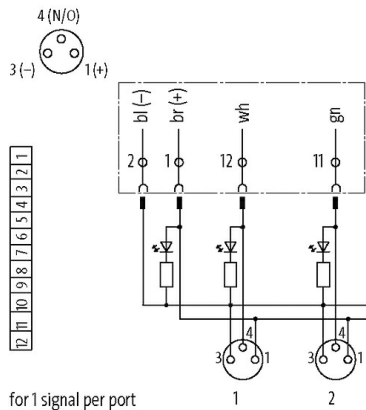

**PRE-WIRED CAP FOR EXACT8, 6XM8, 3 POLE**

15.0m PUR 6x0,34+2x0,75, UL/CSA

for 6-way distribution box, 3-pole

Further cable lengths on request.

Plastic housings with good resistance against chemicals and oils.

The resistance to aggressive media should be individually tested for your application. Further details on request.

15.0 m

**[Link to Product](#)****Illustration**

M8-Females 3-pole

Product may differ from Image

**Technical Data**

|               |                          |
|---------------|--------------------------|
| Housing       | Plastic, flame retardant |
| Total current | max. 8 A                 |

**General data**

|                   |  |
|-------------------|--|
| Temperature range | -20...+80 °C, depending on cable quality |
|-------------------|--|

**Cables**

|                       |                                     |
|-----------------------|-------------------------------------|
| Cable number          | 356                                 |
| No./diameter of wires | 6 x 0.34 + 2 x 0.75 mm <sup>2</sup> |