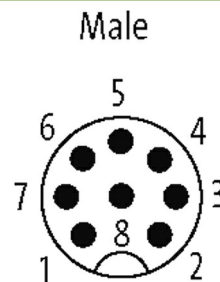

Modlight70 Pro connecting modul 8 pole M12

side, with magnet base

Basic
with M12 connection
with magnet base
M12 (8-pole), sideways
Connection cables are in the online shop under "Connection Technology".

Link to Product**Illustration**

PIN 1: +
PIN 2: LED (red)
PIN 3: -
PIN 4: LED (clear)
PIN 5: LED (yellow)
PIN 6: LED (blue)
PIN 7: LED (green)
PIN 8: Continuous alarm

Product may differ from Image

Technical Data

Operating voltage	24 V DC (21.6...26.4 V DC)
Adhesive force	290 N (depending on surface)

General data

Temperature range	-30...+60 °C
Housing	Black plastic
Protection	IP65 inserted and tightened (EN 60529)
Connection	M12 (8-pole)
Dimensions H×W×D	135×88×70 mm