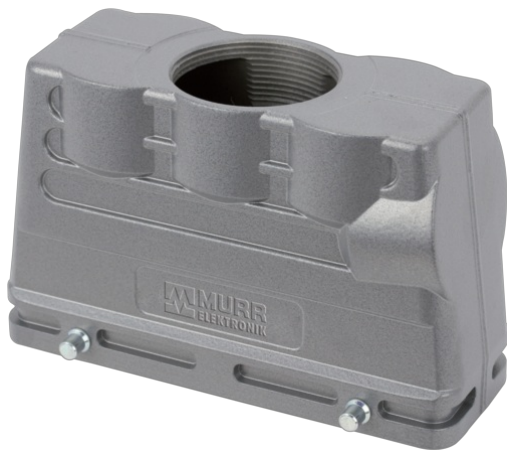

B24 Hood, high profile, IP65

Double locking lever, top entry M32

B24
Hood (high)
Double locking lever
Cable outlet straight
IP65

Technical data will be only guaranteed with Murrelektronik components.

[Link to Product](#)**Illustration**

Product may differ from Image

Technical Data

Mating cycles	min. 500
Locking of ports	Double locking lever
Protection (housing)	IP65 inserted and tightened (EN 60529), with gland

General data

Temperature range	-40...+100 °C
Material (housing)	Aluminum die-cast
Housing type	Hood
Threaded hole	M32
Size	B24
Cable outlet	straight
Locking material	Steel (galvanized)
Climatic category	40/100/21 (EN 60068-1)
Material (housing surface)	powder-coated
Dimensions HxWxD	76x43x120 mm