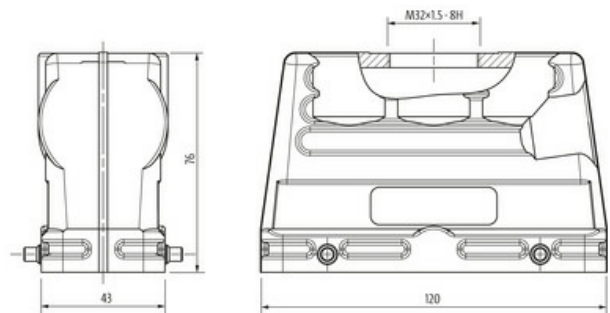

B24 Hood, high profile, IP65

Double locking lever, top entry M32

B24
Hood (high)
Double locking lever
Cable outlet straight
IP65

Technical data will be only guaranteed with Murrelektronik components.

[Link to Product](#)**Illustration**

Product may differ from Image

Technical Data

Mating cycles	min. 500
Locking of ports	Double locking lever
Protection (housing)	IP65 inserted and tightened (EN 60529), with gland

General data

Temperature range	-40...+100 °C
Material (housing)	Aluminum die-cast
Housing type	Hood
Threaded hole	M32
Size	B24
Cable outlet	straight
Locking material	Steel (galvanized)
Climatic category	40/100/21 (EN 60068-1)
Material (housing surface)	powder-coated
Dimensions HxWxD	76x43x120 mm