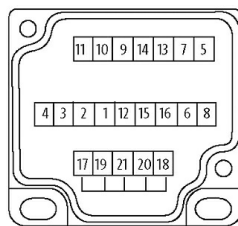

CAP. WITH SCREW PLUG TERMINALS 21 POLE

Use with MVP12 / Exact12 UNIVERSAL

Cap for 4-way distribution box, UNIVERSAL, 5-pole

Plastic housings with good resistance against chemicals and oils.

The resistance to aggressive media should be individually tested for your application. Further details on request.

[Link to Product](#)

Illustration

M12-Females 5-pole

free arrangeable, contact 1:1 on terminals

Product may differ from Image

Technical Data

Total current	max. 8 A
Connection	Screw plug-in terminals: max. 1.5 mm ² (AWG 16)
Housing	Plastic, flame retardant

General data

Temperature range	-20...+80 °C, depending on cable quality
-------------------	--

Commercial data

country of origin	CZ
customs tariff number	85366990
EAN	4048879378536
eClass	27143423
Packaging unit	1