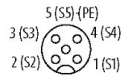

[Link to Product](#)

Illustration

M12-Females 5-pole

free arrangeable, contact 1:1 on terminals

Product may differ from Image

Technical Data

Total current	max. 8 A
Connection	Screw plug-in terminals: max. 1.5 mm ² (AWG 16)
Housing	Plastic, flame retardant