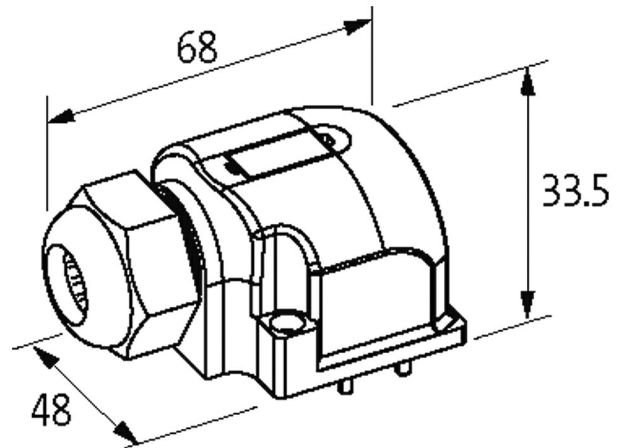

CAP. WITH SCREW PLUG TERMINALS 21 POLE

Use with MVP12 / Exact12 UNIVERSAL

Cap for 4-way distribution box, UNIVERSAL, 5-pole

Plastic housings with good resistance against chemicals and oils.

The resistance to aggressive media should be individually tested for your application. Further details on request.

[Link to Product](#)

Illustration

M12-Females 5-pole

free arrangeable, contact 1:1 on terminals

Product may differ from Image

Technical Data

Total current	max. 8 A
Connection	Screw plug-in terminals: max. 1.5 mm ² (AWG 16)
Housing	Plastic, flame retardant

General data

Temperature range	-20...+80 °C, depending on cable quality
-------------------	--

Commercial data

country of origin	CZ
customs tariff number	85366990
EAN	4048879378536
eClass	27143423
Packaging unit	1