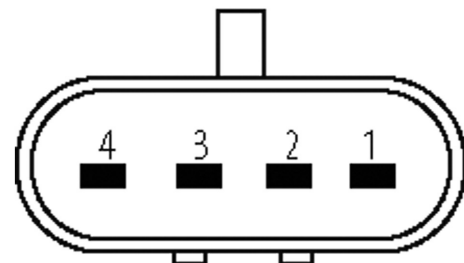

Female
male contacts