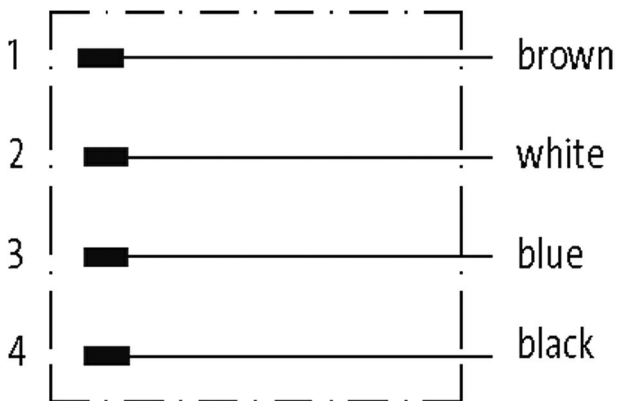

Valve plug SuperSeal male 4-pol. with cable

PUR 4x0.75 bk 3m

Xtreme - Outdoor

Female straight

max. 24 V DC

4-pole

without components

without cable sleeves

Plastic housings with good resistance against chemicals and oils.

The resistance to aggressive media should be individually tested for your application. Further details on request.

Further cable lengths on request.

Link to Product

Illustration