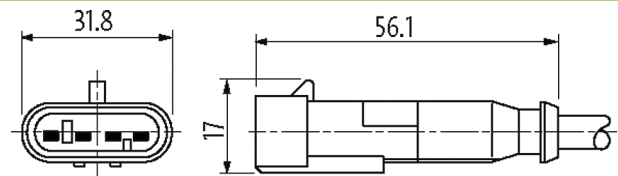

Valve plug SuperSeal male 4-pol. with cable

PUR 4x0.75 bk 3m

Xtreme - Outdoor

Female straight

max. 24 V DC

4-pole

without components

without cable sleeves

Plastic housings with good resistance against chemicals and oils.

The resistance to aggressive media should be individually tested for your application. Further details on request.

Further cable lengths on request.

Link to Product

Illustration