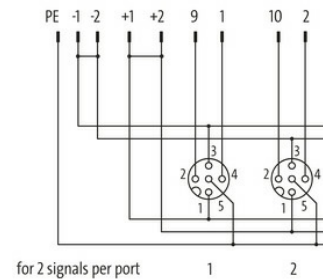

EXACT12, 4XM12, 5-POLE, BASIC HOUSING, W.O. LED'S

Without homerun-cable

4-way, 5-pole

without LED, up to 125 V AC/DC

Screw plug-in terminals

Plastic housings with good resistance against chemicals and oils.

The resistance to aggressive media should be individually tested for your application. Further details on request.

Further cable lengths on request.

[Link to Product](#)**Illustration**

Product may differ from Image

M12-Females 5-pole

for 2 signals per port

**Technical Data**

Operating voltage	125 V AC/DC
Operating current per contact	max. 4 A
Protection	IP65/IP67
Housing	Plastic, flame retardant
Total current	max. 8 A

General data

Temperature range	-20...+70 °C
-------------------	--------------

Contact Layout

PIN 1	(+)
PIN 2	(NC)/(S2)
PIN 3	(-)
PIN 4	(NO)/(S1)
PIN 5	(Earth)

Commercial data

country of origin	DE
customs tariff number	85369010
EAN	4048879055833
eClass	27279219
Packaging unit	1.000