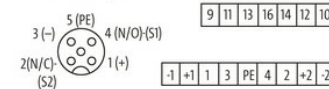

M12-Females 5-pole

for 2 signals per port