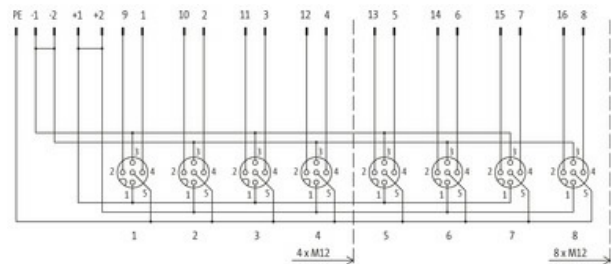

EXACT12, 4XM12, 5-POLE, BASIC HOUSING, W.O. LED'S

Without homerun-cable

4-way, 5-pole

without LED, up to 125 V AC/DC

Screw plug-in terminals

Plastic housings with good resistance against chemicals and oils.

The resistance to aggressive media should be individually tested for your application. Further details on request.

Further cable lengths on request.

[Link to Product](#)**Illustration**

Product may differ from Image

M12-Females 5-pole

for 2 signals per port

**Technical Data**

Operating voltage	125 V AC/DC
Operating current per contact	max. 4 A
Protection	IP65/IP67
Housing	Plastic, flame retardant
Total current	max. 8 A

General data

Temperature range	-20...+70 °C
-------------------	--------------

Contact Layout

PIN 1	(+)
PIN 2	(NC)/(S2)
PIN 3	(-)
PIN 4	(NO)/(S1)
PIN 5	(Earth)

Commercial data

country of origin	DE
customs tariff number	85369010
EAN	4048879055833
eClass	27279219
Packaging unit	1.000