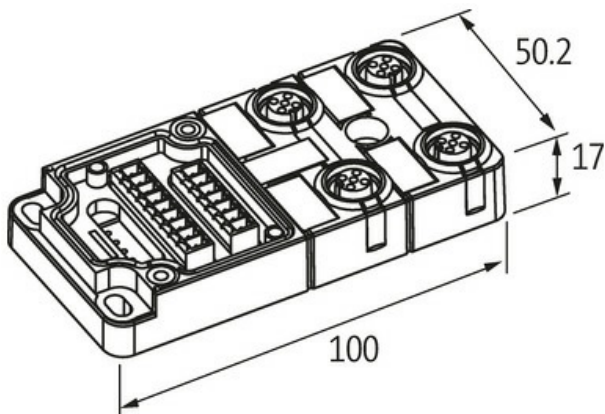

EXACT12, 4XM12, 5-POLE, BASIC HOUSING, W.O. LED'S

Without homerun-cable

4-way, 5-pole

without LED, up to 125 V AC/DC

Screw plug-in terminals

Plastic housings with good resistance against chemicals and oils.

The resistance to aggressive media should be individually tested for your application. Further details on request.

Further cable lengths on request.

[Link to Product](#)**Illustration**

Product may differ from Image

M12-Females 5-pole

for 2 signals per port

**Technical Data**

Operating voltage	125 V AC/DC
Operating current per contact	max. 4 A
Protection	IP65/IP67
Housing	Plastic, flame retardant
Total current	max. 8 A

General data

Temperature range	-20...+70 °C
-------------------	--------------

Contact Layout

PIN 1	(+)
PIN 2	(NC)/(S2)
PIN 3	(-)
PIN 4	(NO)/(S1)
PIN 5	(Earth)

Commercial data

country of origin	DE
customs tariff number	85369010
EAN	4048879055833
eClass	27279219
Packaging unit	1.000