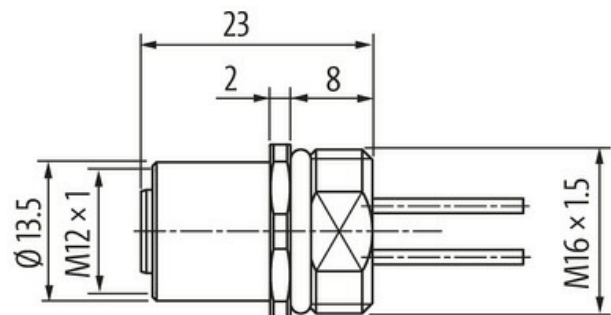

M12 female recept. A-cod. front

PP-wires 8x0.25 2m

Flange female
M12, 8-pole
Front mounting
with multi-strand wire

[Link to Product](#)**Illustration****Female**

Product may differ from Image

**Form**

Form 17181

Technical Data

Operating voltage	max. 30 V AC/DC
Rated surge voltage	0.8 kV
Operating current per contact	max. 2 A

Locking of ports	Screw thread (M12×1 mm) recommended torque 0.6 Nm, self-securing
Protection	IP67 inserted and tightened (EN 60529)
Protection NEMA	3, 4, 6P (UL 50E)

General data

Temperature range	-25...+85 °C
-------------------	--------------

Cables

No./diameter of wires	8× 0.25 mm ²
Wire isolation	PUR (wh, br, gn, ye, gr, pk, bl, rd)
Outer Ø	1.25 mm ±5%
Cable number	973
Temperature range (fixed)	-40...+90 °C
Temperature range (mobile)	-25...+90 °C
Bend radius (fixed)	10× outer Ø