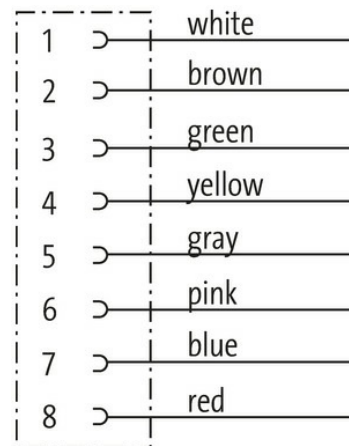

M12 female recept. A-cod. front

PP-wires 8x0.25 2m

Flange female
M12, 8-pole
Front mounting
with multi-strand wire

[Link to Product](#)**Illustration****Female**

Product may differ from Image

**Form**

Form 17181