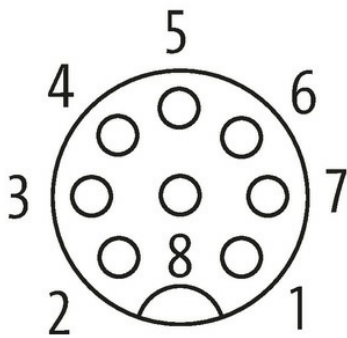

M12 female recept. A-cod. front

PP-wires 8x0.25 2m

Flange female
M12, 8-pole
Front mounting
with multi-strand wire

[Link to Product](#)**Illustration****Female**

Product may differ from Image

**Form**

Form 17181

Technical Data

Operating voltage	max. 30 V AC/DC
Rated surge voltage	0.8 kV
Operating current per contact	max. 2 A

Locking of ports	Screw thread (M12×1 mm) recommended torque 0.6 Nm, self-securing
Protection	IP67 inserted and tightened (EN 60529)
Protection NEMA	3, 4, 6P (UL 50E)