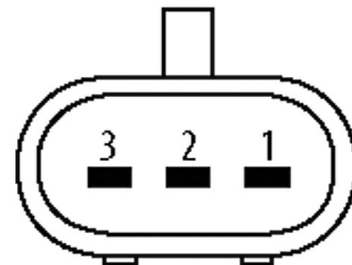

Valve plug SuperSeal male 3-pol. with cable

PUR 3x0.75 bk 10m

Xtreme - Outdoor

Female straight

max. 24 V DC

3-pole

without components

without cable sleeves

Link to Product

Illustration

Female
male contacts

Product may differ from Image

Form

Form 73381

Technical Data

Operating voltage	max. 24 V DC
Rated surge voltage	1.5 kV
Operating current per contact	max. 8 A
No. of poles	3-pole
LED display	no
Locking of ports	Snap-in connector
Protection	IP67 inserted and tightened (EN 60529)
Material	PUR
suitable for corrugated tube (internal Ø)	11 mm
Housing	AMP SuperSeal 1.5, black plastic
Additional suppressor	without components