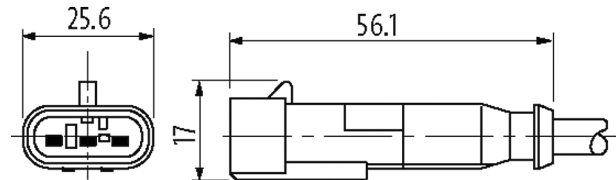

Valve plug SuperSeal male 3-pol. with cable

PUR 3x0.75 bk 10m

Xtreme - Outdoor

Female straight

max. 24 V DC

3-pole

without components

without cable sleeves

Link to Product

Illustration

Female
male contacts

Product may differ from Image

Form

Form 73381

Technical Data

Operating voltage	max. 24 V DC
Rated surge voltage	1.5 kV
Operating current per contact	max. 8 A
No. of poles	3-pole
LED display	no
Locking of ports	Snap-in connector
Protection	IP67 inserted and tightened (EN 60529)
Material	PUR
suitable for corrugated tube (internal Ø)	11 mm
Housing	AMP SuperSeal 1.5, black plastic
Additional suppressor	without components

Mounting method	inserted
Temperature range	-40...+125 °C, depending on cable quality
Material (gasket)	Silicon
Material (contact)	Copper alloy
Material (contact surface)	Sn
Pollution Degree	3

Cables

Cable number	513
No./diameter of wires	3x 0.75 mm ²
Wire isolation	PP (br, bl, bk)
C-track properties	4 Mio.
Jacket Color	black
Material (jacket)	PUR (UL)
Outer Ø	5.3 mm ±5%
Bend radius (moving)	10x outer Ø
Temperature range (fixed)	-40...+80 °C
Temperature range (mobile)	-25...+80 °C