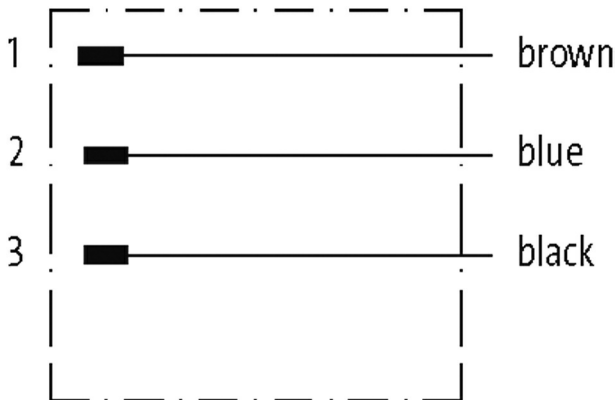

Valve plug SuperSeal male 3-pol. with cable

PUR 3x0.75 bk 10m

Xtreme - Outdoor

Female straight

max. 24 V DC

3-pole

without components

without cable sleeves

Link to Product

Illustration

Female
male contacts

Product may differ from Image

Form

Form 73381

Technical Data

Operating voltage	max. 24 V DC
Rated surge voltage	1.5 kV
Operating current per contact	max. 8 A
No. of poles	3-pole
LED display	no
Locking of ports	Snap-in connector
Protection	IP67 inserted and tightened (EN 60529)
Material	PUR
suitable for corrugated tube (internal Ø)	11 mm
Housing	AMP SuperSeal 1.5, black plastic
Additional suppressor	without components