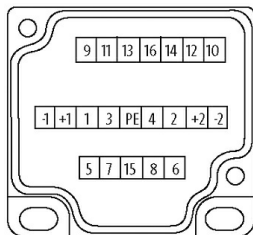

CAP BIG WITH PLUG. SCREW TERM. 21-POLE

For use with 4-,6-,8-way d-box M12 5-pole

Cap for 4-, 6-, and 8-way distribution box, 5-pole

Screw plug-in terminals

Plastic housings with good resistance against chemicals and oils.

The resistance to aggressive media should be individually tested for your application. Further details on request.

[Link to Product](#)

Illustration

M12-Females 5-pole

for 2 signals per port

Product may differ from Image

Technical Data

Total current	max. 2× 8 A
Connection	Screw plug-in terminals: max. 1.5 mm ² (AWG 16)
Housing	Plastic, flame retardant

General data

Temperature range	-20...+80 °C, depending on cable quality
-------------------	--