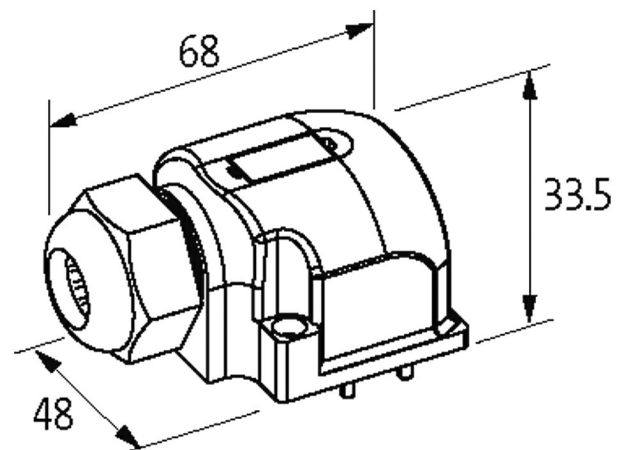

CAP BIG WITH PLUG. SCREW TERM. 21-POLE

For use with 4-,6-,8-way d-box M12 5-pole

Cap for 4-, 6-, and 8-way distribution box, 5-pole

Screw plug-in terminals

Plastic housings with good resistance against chemicals and oils.

The resistance to aggressive media should be individually tested for your application. Further details on request.

[Link to Product](#)

Illustration

M12-Females 5-pole

for 2 signals per port

Product may differ from Image

Technical Data

Total current	max. 2× 8 A
Connection	Screw plug-in terminals: max. 1.5 mm ² (AWG 16)
Housing	Plastic, flame retardant

General data

Temperature range	-20...+80 °C, depending on cable quality
-------------------	--