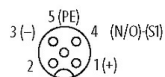

M12-Females 5-pole