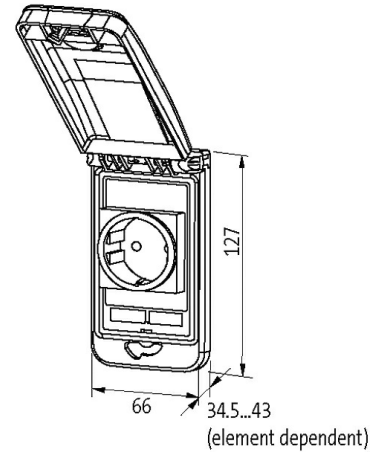

MODLINK MSDD FRAME SINGLE GRAY

Closure Daimler

Frame: plastic PA black

Lid: plastic, PBT gray

Closure: Daimler

[Link to Product](#)**Illustration**

Product may differ from Image

Frame

suitable for mounting with wall thickness	1...5 mm
Protection	IP65
Temperature range	-30...+70 °C (storage temperature -30...+80 °C)
Housing	Frame: plastic PA black, cap: plastic PBT gray

General data

Dimensions H×W×D	127×66×43 mm
------------------	--------------