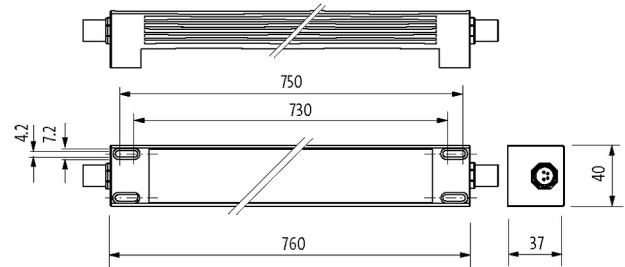

Modlight Illumix Classic Line C24W

LED machine lamp, IP67, 24VDC, 2xM12 connection

Modlight Illumix Classic Line C
24 W
expandability

Link to Product

Illustration

Product may differ from Image

Technical Data

Operating voltage	24 V DC (21.6...27.6 V DC)
No. of poles	4-pole
Coding	A-coded
Connection	M12 (male)
Luminaire light yield	approx. 105 lm/W
Luminaire light current	approx. 2520 lm
Color reproduction (Ra)	> 80
Light color	Daylight white, approx. 5500 K
Lighting angle	> 120°
Input current	24 W

General data

Mounting method	rotatable
Temperature range	-30...+50 °C
Material (housing)	Anodized aluminum
Material (light cover)	diffuse single-pane safety glass (ESG), 4 mm
Installation altitude	Operation up to 2 000 m
Vibration stress	2...9 Hz/10 mm; 9...200 Hz/3 g
Screw head-Ø	max. 12 mm/M5
Relative humidity	5...95%
Protection	IP67
Dimensions H×W×D	37×760×40 mm (1.46×29.92×1.57 in)
Shock load	50 g, 11 ms