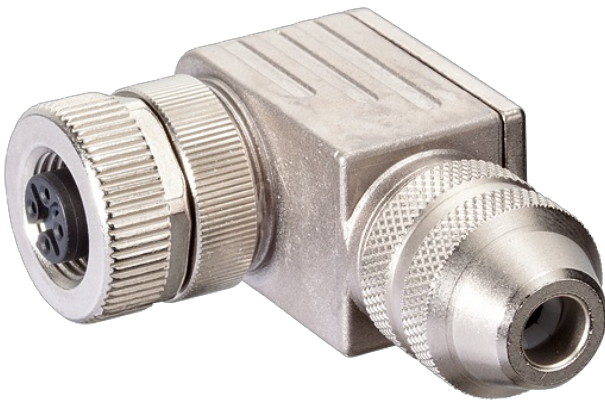

**M12 FEMALE 90° SHIELDED WIREABLE SCREW TERM.**5-pol. max.0,75mm<sup>2</sup> 4-6mm

Female 90°  
M12, 5-pole  
shielded  
Screw terminals  
Sealing range (cable Ø): 4...6 mm

[Link to Product](#)**Illustration**

Female

Product may differ from Image

**Form**

Form 13421

**Technical Data**

Operating voltage	max. 60 V AC/DC
Operating current per contact	max. 4 A
Connection cross section	max. 0.75 mm <sup>2</sup>
Sealing range (cable Ø)	4...6 mm
Protection	IP67 inserted and tightened (EN 60529)
Housing	Brass, nickel plated