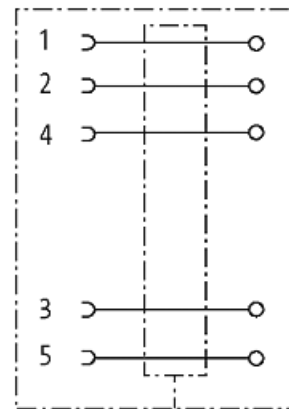

**M12 FEMALE 90° SHIELDED WIREABLE SCREW TERM.**5-pol. max.0,75mm<sup>2</sup> 4-6mm

Female 90°  
M12, 5-pole  
shielded  
Screw terminals  
Sealing range (cable Ø): 4...6 mm

[Link to Product](#)**Illustration**

Female

Product may differ from Image

**Form**

Form 13421

**Technical Data**

Operating voltage	max. 60 V AC/DC
Operating current per contact	max. 4 A
Connection cross section	max. 0.75 mm <sup>2</sup>
Sealing range (cable Ø)	4...6 mm
Protection	IP67 inserted and tightened (EN 60529)
Housing	Brass, nickel plated