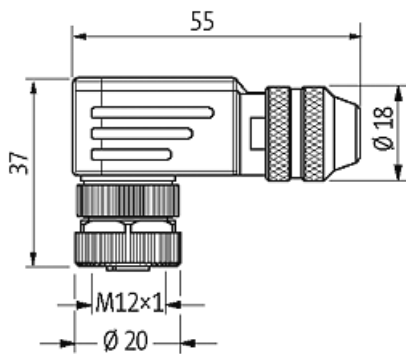

**M12 FEMALE 90° SHIELDED WIREABLE SCREW TERM.**5-pol. max.0,75mm<sup>2</sup> 4-6mm

Female 90°  
M12, 5-pole  
shielded  
Screw terminals  
Sealing range (cable Ø): 4...6 mm

[Link to Product](#)**Illustration**

Female

Product may differ from Image

**Form**

Form 13421

**Technical Data**

Operating voltage	max. 60 V AC/DC
Operating current per contact	max. 4 A
Connection cross section	max. 0.75 mm <sup>2</sup>
Sealing range (cable Ø)	4...6 mm
Protection	IP67 inserted and tightened (EN 60529)
Housing	Brass, nickel plated

**General data**

Temperature range -40...+85 °C

**Commercial data**

country of origin	DE
customs tariff number	85366990
EAN	4048879198783
eClass	27279221
Packaging unit	1