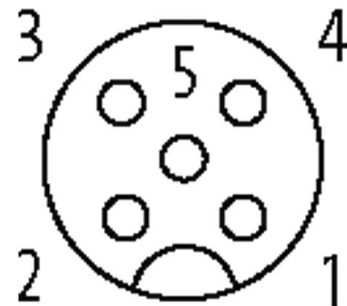

**M12 FEMALE 90° SHIELDED WIREABLE SCREW TERM.**5-pol. max.0,75mm<sup>2</sup> 4-6mm

Female 90°  
M12, 5-pole  
shielded  
Screw terminals  
Sealing range (cable Ø): 4...6 mm

[Link to Product](#)**Illustration**

Female

Product may differ from Image

**Form**

Form 13421

**Technical Data**

Operating voltage	max. 60 V AC/DC
Operating current per contact	max. 4 A
Connection cross section	max. 0.75 mm <sup>2</sup>
Sealing range (cable Ø)	4...6 mm
Protection	IP67 inserted and tightened (EN 60529)
Housing	Brass, nickel plated

**General data**

Temperature range -40...+85 °C

**Commercial data**

country of origin	DE
customs tariff number	85366990
EAN	4048879198783
eClass	27279221
Packaging unit	1