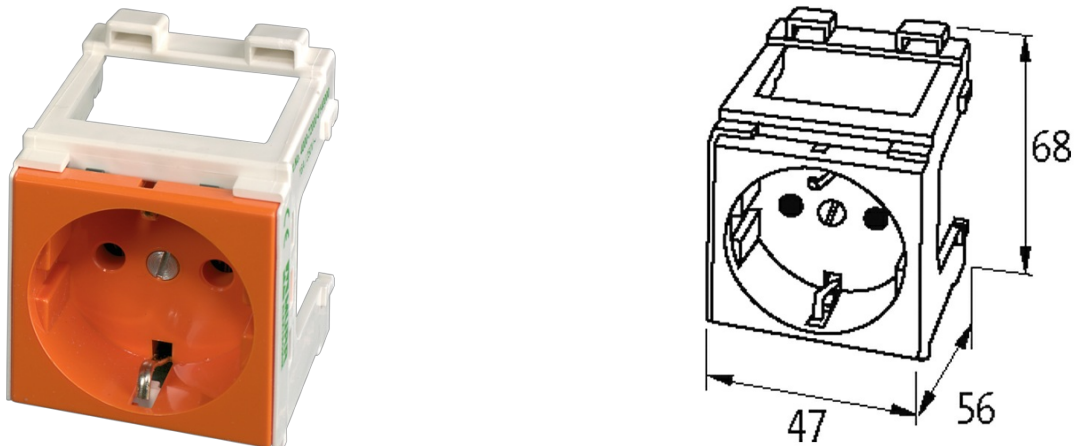

MODLINK MSVD CABINET POWER OUTLETS

VDE orange 250V AC / 16 A

Germany (VDE) orange
for installing in front of main switch
Screw terminals

[Link to Product](#)

Illustration

Product may differ from Image

General data

Dimensions H×W×D 68×47×56 mm

Germany (VDE)

Connection	Spring clamp terminals: max. 2× 2.5 mm ² (AWG 14)
Operating voltage	250 V AC
No. of poles	2 + PE
Operating current	10...16 A
Mounting method	DIN-rail mountable (EN 60715)