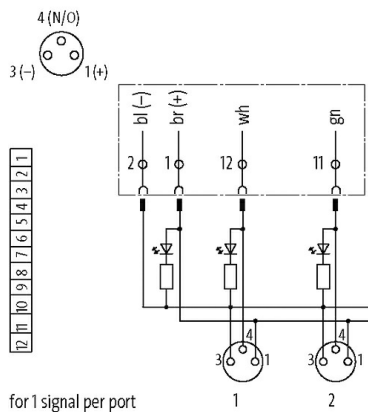

**PRE-WIRED CAP FOR EXACT8, 8XM8, 3 POLE**

5.0m PUR 8x0,34+2x0,75, UL/CSA

for 8-way distribution box, 3-pole

Further cable lengths on request.

Plastic housings with good resistance against chemicals and oils.

The resistance to aggressive media should be individually tested for your application. Further details on request.

5.0 m

**Link to Product****Illustration**

M8-Females 3-pole

for 1 signal per port

Product may differ from Image

**Technical Data**

Housing	Plastic, flame retardant
Total current	max. 8 A

**General data**

Temperature range	-20...+80 °C, depending on cable quality
-------------------	--

**Cables**

Cable number	359
No./diameter of wires	8 x 0.34 + 2 x 0.75 mm <sup>2</sup>

Wire isolation	TPE (vi, bk, rd, pk, gr, ye, gn, wh+br, bl)
C-track properties	5 Mio.
Jacket Color	gray
Material (jacket)	PUR (UL/CSA)
Outer Ø	9.2 mm ±5%
Bend radius (fixed)	5× outer Ø
Bend radius (moving)	10× outer Ø
Temperature range (fixed)	-40...+80 °C
Temperature range (mobile)	-5...+60 °C
Color (jacket)	gray