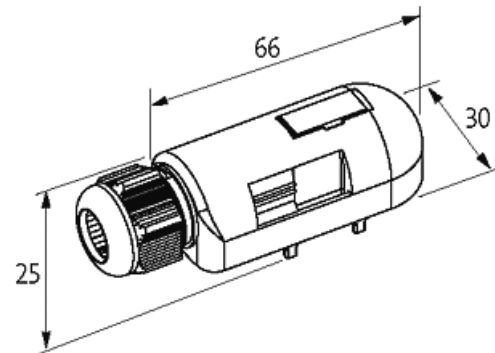

**PRE-WIRED CAP FOR EXACT8, 8XM8, 3 POLE**

5.0m PUR 8x0,34+2x0,75, UL/CSA

for 8-way distribution box, 3-pole

Further cable lengths on request.

Plastic housings with good resistance against chemicals and oils.

The resistance to aggressive media should be individually tested for your application. Further details on request.

5.0 m

**Link to Product****Illustration**

M8-Females 3-pole

for 1 signal per port

Product may differ from Image

**Technical Data**

Housing	Plastic, flame retardant
Total current	max. 8 A

**General data**

Temperature range	-20...+80 °C, depending on cable quality
-------------------	--

**Cables**

Cable number	359
No./diameter of wires	8 x 0.34 + 2 x 0.75 mm <sup>2</sup>

Wire isolation	TPE (vi, bk, rd, pk, gr, ye, gn, wh+br, bl)
C-track properties	5 Mio.
Jacket Color	gray
Material (jacket)	PUR (UL/CSA)
Outer Ø	9.2 mm ±5%
Bend radius (fixed)	5× outer Ø
Bend radius (moving)	10× outer Ø
Temperature range (fixed)	-40...+80 °C
Temperature range (mobile)	-5...+60 °C
Color (jacket)	gray