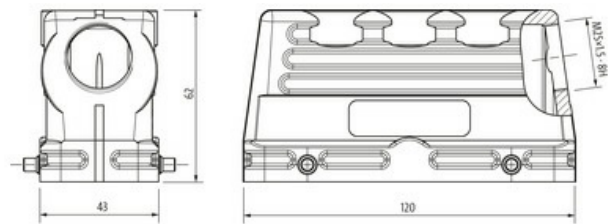

**B24 Hood, low profile, IP65**

Double locking lever, side entry M25

B24  
Hood (low)  
Double locking lever  
IP65

Technical data will be only guaranteed with Murrelektronik components.

**[Link to Product](#)****Illustration**

Product may differ from Image

**Technical Data**

Mating cycles	min. 500
Locking of ports	Double locking lever
Protection (housing)	IP65 inserted and tightened (EN 60529), with gland

**General data**

Temperature range	-40...+100 °C
Material (housing)	Aluminum die-cast
Housing type	Hood
Threaded hole	M25
Size	B24
Cable outlet	laterally
Locking material	Steel (galvanized)
Climatic category	40/100/21 (EN 60068-1)
Material (housing surface)	powder-coated
Dimensions H×W×D	62×43×120 mm