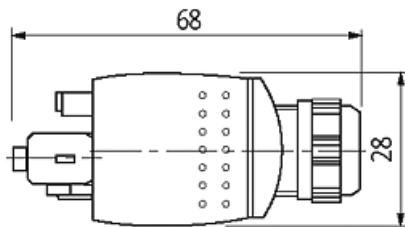

## PUSHPULL SCRJ POF CONNECTOR

[Link to Product](#)

### Illustration

Height: 22.5 mm

Product may differ from Image