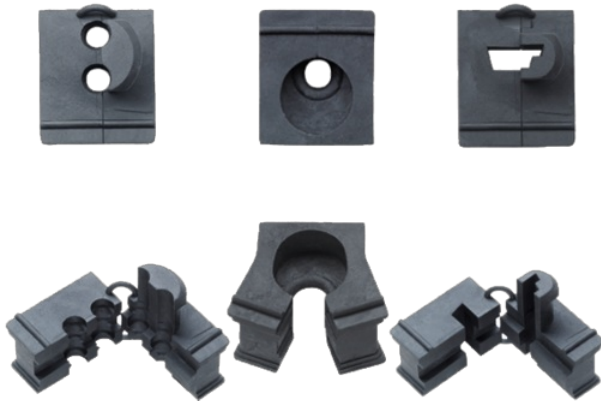

MODLINK MSDD CABLE ENTRY SYSTEM

ATG/E

Special glands
Adapter for gland
For sale only in packing units

[Link to Product](#)**Illustration**

Product may differ from Image

Commercial data

country of origin	DE
customs tariff number	39269097
EAN	4048879031707
eClass	27189217
Packaging unit	10.000