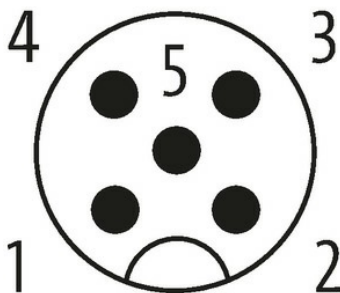

Product may differ from Image

* only for products with UL/CSA approved cable

Form

The information in this brochure has been compiled with the utmost care. Liability for the correctness completeness and topicality of the information is restricted to gross negligence. Version: 03/22