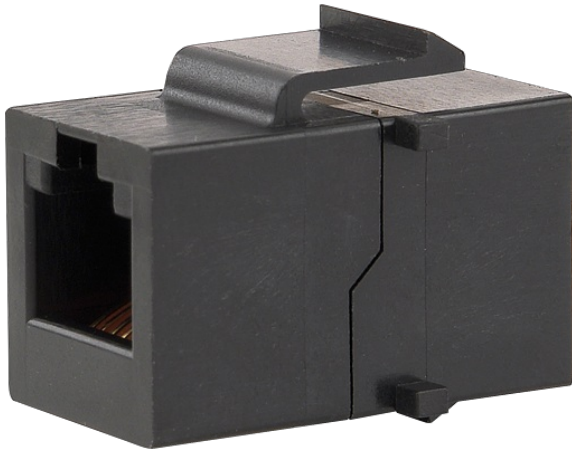

MODLINK MSDD GENDER CHANGER

RJ12 female/female

Gender Changer
RJ12 (female/female)[Link to Product](#)**Illustration**

Product may differ from Image

General data

Dimensions H×W×D 18.8×14.5×30.5 mm

Commercial data