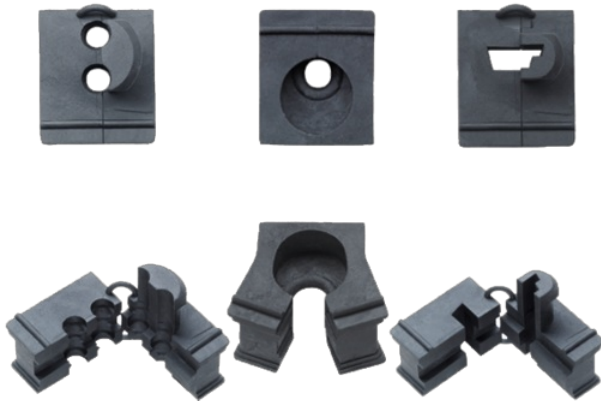

**MODLINK MSDD CABLE ENTRY SYSTEM**

BTK/E

Special glands  
Blind plug small  
For sale only in packing units

[Link to Product](#)**Illustration**

Product may differ from Image

**Commercial data**

country of origin	DE
customs tariff number	39269097
EAN	4048879031769
eClass	27189217
Packaging unit	10.000