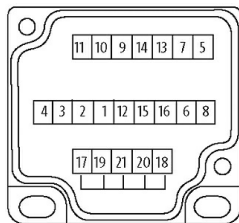

CAP BIG WITH PLUG.SPRING-TERM 21-POLE

For use with 4-,6-,8-way d-box M12 5--pole

Cap for 4-, 6-, and 8-way distribution box, 5-pole

Spring clamp plug-in terminals

Plastic housings with good resistance against chemicals and oils.

The resistance to aggressive media should be individually tested for your application. Further details on request.

[Link to Product](#)

Illustration

M12-Females 5-pole

free arrangeable, contact 1:1 on terminals

Product may differ from Image

Technical Data

Connection	Spring clamp plug-in terminals: max. 1.5 mm ² (AWG 16)
Total current	max. 2 × 8 A

General data

Dimensions H×W×D	33.5×48×68 mm
------------------	---------------