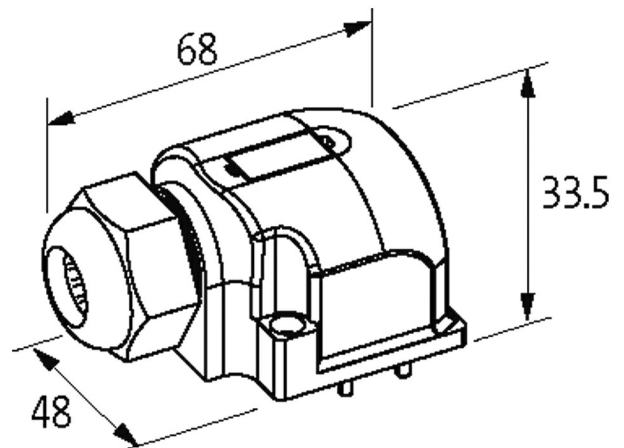

CAP BIG WITH PLUG.SPRING-TERM 21-POLE

For use with 4-,6-,8-way d-box M12 5--pole

Cap for 4-, 6-, and 8-way distribution box, 5-pole

Spring clamp plug-in terminals

Plastic housings with good resistance against chemicals and oils.

The resistance to aggressive media should be individually tested for your application. Further details on request.

[Link to Product](#)

Illustration

M12-Females 5-pole

free arrangeable, contact 1:1 on terminals

Product may differ from Image

Technical Data

Connection	Spring clamp plug-in terminals: max. 1.5 mm ² (AWG 16)
Total current	max. 2 × 8 A

General data

Dimensions H×W×D	33.5×48×68 mm
------------------	---------------