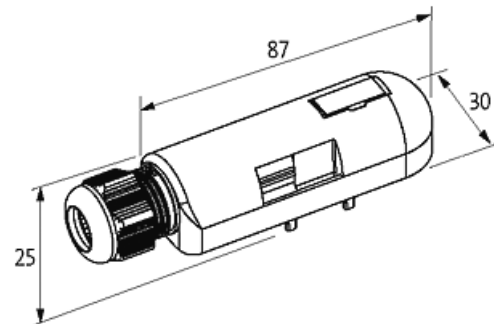

PRE-WIRED CAP FOR EXACT8, 8XM8, 4 POLE

15.0m PUR 16x0,34+2x0,75, UL/CSA

for 8-way distribution box, 4-pole

Further cable lengths on request.

Plastic housings with good resistance against chemicals and oils.

The resistance to aggressive media should be individually tested for your application. Further details on request.

15.0 m

[Link to Product](#)**Illustration**

M8-Females 4-pole

 4 (S1) 2 (S2)
 3 (-) 1 (+)
 

Product may differ from Image

**Technical Data**

Housing	Plastic, flame retardant
Total current	max. 8 A

General data

Temperature range	-20...+80 °C, depending on cable quality
-------------------	--

Cables

Cable number	396
No./diameter of wires	16 × 0.34 + 2 × 0.75 mm ²
C-track properties	5 Mio.

Jacket Color	gray
Material (jacket)	PUR (UL/CSA)
Outer Ø	10.4 mm ±5%
Bend radius (fixed)	5× outer Ø
Bend radius (moving)	10× outer Ø
Temperature range (fixed)	-40...+80 °C
Temperature range (mobile)	-5...+60 °C