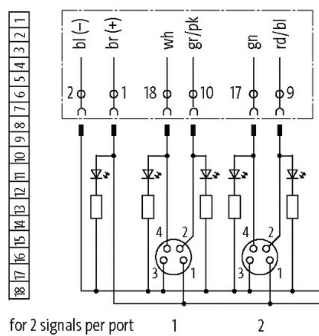

PRE-WIRED CAP FOR EXACT8, 8XM8, 4 POLE

15.0m PUR 16x0,34+2x0,75, UL/CSA

for 8-way distribution box, 4-pole

Further cable lengths on request.

Plastic housings with good resistance against chemicals and oils.

The resistance to aggressive media should be individually tested for your application. Further details on request.

15.0 m

[Link to Product](#)**Illustration**

M8-Females 4-pole

 4 (S1) 2 (S2)
 3 (-) 1 (+)
 

Product may differ from Image

**Technical Data**

Housing	Plastic, flame retardant
Total current	max. 8 A

General data

Temperature range	-20...+80 °C, depending on cable quality
-------------------	--

Cables

Cable number	396
No./diameter of wires	16 × 0.34 + 2 × 0.75 mm ²
C-track properties	5 Mio.

Jacket Color	gray
Material (jacket)	PUR (UL/CSA)
Outer Ø	10.4 mm ±5%
Bend radius (fixed)	5× outer Ø
Bend radius (moving)	10× outer Ø
Temperature range (fixed)	-40...+80 °C
Temperature range (mobile)	-5...+60 °C