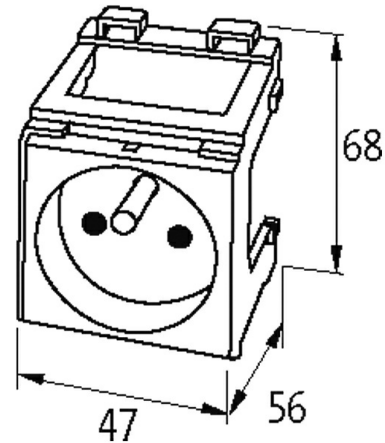

MODLINK MSVD CABINET POWER OUTLETS

France (UTE) orange 250V AC / 16 A

France (UTE-NF) orange

Screw terminals

[Link to Product](#)**Illustration**

Product may differ from Image

General data

Dimensions H×W×D 68×47×56 mm

France (UTE-NF)

Operating voltage 250 V AC

Operating current 10...16 A

Connection Spring clamp terminals: max. 2× 2.5 mm² (AWG 14)

Mounting method DIN-rail mountable (EN 60715)

Commercial data

country of origin FR