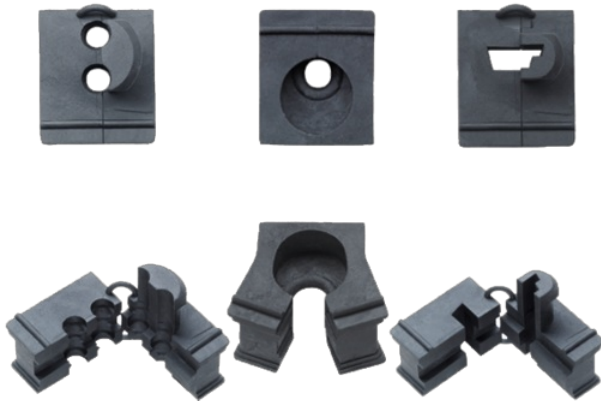

MODLINK MSDD CABLE ENTRY SYSTEM

KDT/ZE 2x4 (Double grommet)

Special glands
for 2 cables (Ø 4 mm)
For sale only in packing units

[Link to Product](#)**Illustration**

Product may differ from Image

Commercial data