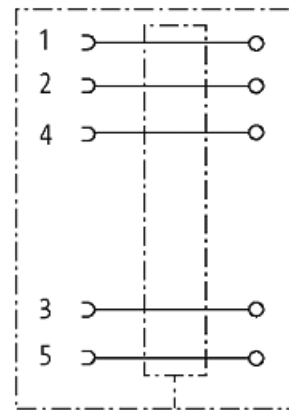

M12 FEMALE 0° SHIELDED WIREABLE SCREW TERM.5-pol. max.0,75mm² 6-8mm

Female straight
M12, 5-pole
A-coded
shielded

[Link to Product](#)**Illustration**

Female

Product may differ from Image

**Form**

Form 13401

Technical Data

Operating voltage	max. 60 V AC/DC
Operating current per contact	max. 4 A
Connection cross section	max. 0.75 mm ²
Sealing range (cable Ø)	6...8 mm
Protection	IP67 inserted and tightened (EN 60529)