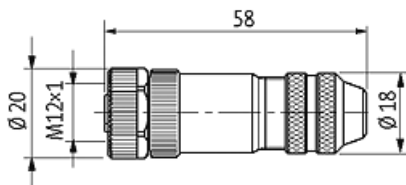

M12 FEMALE 0° SHIELDED WIREABLE SCREW TERM.5-pol. max.0,75mm² 6-8mm

Female straight
M12, 5-pole
A-coded
shielded

[Link to Product](#)**Illustration**

Female

Product may differ from Image

**Form**

Form 13401

Technical Data

Operating voltage	max. 60 V AC/DC
Operating current per contact	max. 4 A
Connection cross section	max. 0.75 mm ²
Sealing range (cable Ø)	6...8 mm
Protection	IP67 inserted and tightened (EN 60529)

Housing Brass, nickel plated

General data

Temperature range -40...+85 °C

Commercial data

country of origin	DE
customs tariff number	85366990
EAN	4048879198790
eClass	27279221
Packaging unit	1