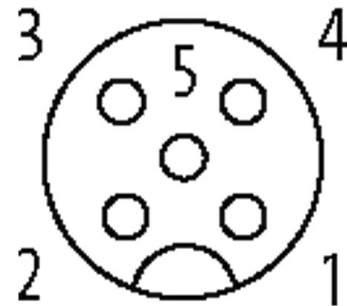

M12 FEMALE 0° SHIELDED WIREABLE SCREW TERM.5-pol. max.0,75mm² 6-8mm

Female straight
M12, 5-pole
A-coded
shielded

[Link to Product](#)**Illustration**

Female

Product may differ from Image

**Form**

Form 13401

Technical Data

Operating voltage	max. 60 V AC/DC
Operating current per contact	max. 4 A
Connection cross section	max. 0.75 mm ²
Sealing range (cable Ø)	6...8 mm
Protection	IP67 inserted and tightened (EN 60529)

Housing Brass, nickel plated

General data

Temperature range -40...+85 °C

Commercial data

country of origin	DE
customs tariff number	85366990
EAN	4048879198790
eClass	27279221
Packaging unit	1