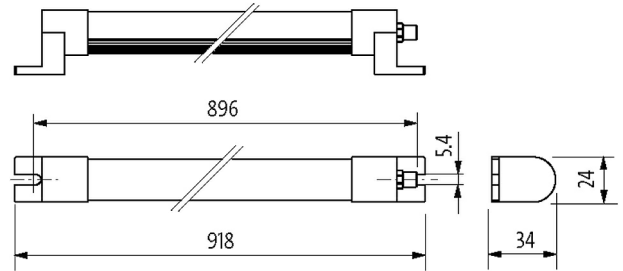

Modlight Illumix Slim Line 24W

LED machine lamp, IP54, 24VDC, M8 connection

Modlight Illumix Slim Line

24 W

Link to Product

Illustration

Product may differ from Image

Technical Data

Operating voltage	24 V DC (21.6...27.6 V DC)
No. of poles	4-pole
Coding	A-coded
Connection	M8 (male)
Luminaire light yield	approx. 105 lm/W
Luminaire light current	approx. 2520 lm
Color reproduction (Ra)	> 80
Light color	Daylight white, approx. 5500 K
Lighting angle	> 120°
Input current	24 W

General data

Mounting method	rotatable
Temperature range	-30...+50 °C
Material (housing)	Anodized aluminum
Material (light cover)	Diffuse polystyrene (PS)
Installation altitude	Operation up to 2 000 m
Vibration stress	2...9 Hz/10 mm; 9...200 Hz/3 g
Screw head-Ø	max. 12 mm/M5
Relative humidity	5...95%
Protection	IP54
Dimensions H×W×D	34×918×24 mm (1.34×36.14×0.94 in)
Shock load	50 g, 11 ms

Commercial data

country of origin	DE
customs tariff number	94054231
EAN	4048879670760