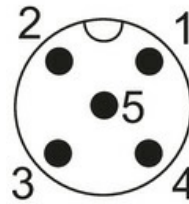

**Modlight70 Pro connecting modul 5 pole M12**

downward, Input 24VDC

Basic  
with M12 connection  
Outlet on the bottom  
Connection cables are in the online shop under "Connection Technology".

**Link to Product****Illustration**

1	braun / brown
2	weiß / white
3	blau / blue
4	schwarz / black
5	grey / grey

Product may differ from Image

**Technical Data**

Operating voltage	24 V DC (21.6...26.4 V DC)
-------------------	----------------------------

**General data**

Temperature range	-30...+60 °C
Housing	Black plastic
Protection	IP65 inserted and tightened (EN 60529)
Connection	M12 (5-pole)
Dimensions H×W×D	140×70×70 mm

**Commercial data**

country of origin	CZ
customs tariff number	85319000
EAN	4048879758888
eClass	27371232
Packaging unit	1.000